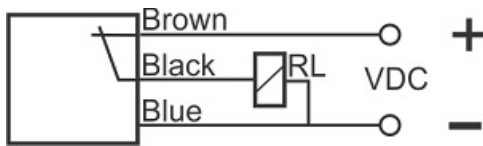

# MPS-310-CP-12-S4

Category: 4pin connector 3 wire magnetic sensors

MPS-310-CP-12-S4	Product Code
M12X1Ni PLATED Brass	housing
3	number of wires
PNP REED RELAY	output stage
NC	output function
10 mm	switching distance
10-30VDC	voltage range
250 mA	max output current
-20~+60 °C	temperature range
50 Hz	max output ferequence
✓	indicator led
3	max drop voltage
0	max noload or leakage currtent
IP67	influence protection
0	revers voltage protection
0	short circuit protection
4Pin SOCKET	output