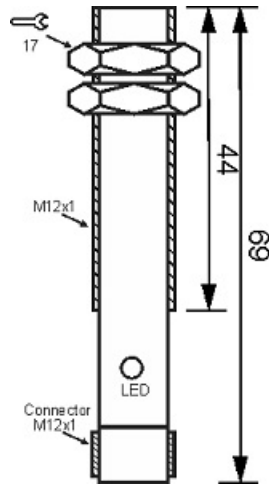

MPS-310-CP-12-S4

Category: 4pin connector 3 wire magnetic sensors

MPS-310-CP-12-S4	Product Code
M12X1Ni PLATED Brass	housing
3	number of wires
PNP REED RELAY	output stage
NC	output function
10 mm	switching distance
10-30VDC	voltage range
250 mA	max output current
-20~+60 °C	temperature range
50 Hz	max output ferequence
✓	indicator led
3	max drop voltage
0	max noload or leakage currtent
IP67	influence protection
0	revers voltage protection
0	short circuit protection
4Pin SOCKET	output