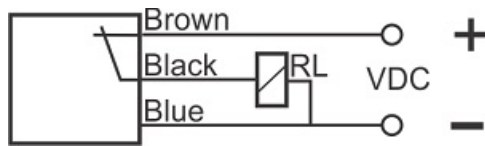

MPS-310-CP-12-S4

Category: 4pin connector 3 wire magnetic sensors

MPS-310-CP-12-S4	Product Code
M12X1Ni PLATED Brass	housing
3	number of wires
PNP REED RELAY	output stage
NC	output function
10 mm	switching distance
10-30VDC	voltage range
250 mA	max output current
-20~+60 °C	temperature range
50 Hz	max output ferequence
✓	indicator led
3	max drop voltage
0	max noload or leakage currtent
IP67	influence protection
0	revers voltage protection
0	short circuit protection
4Pin SOCKET	output