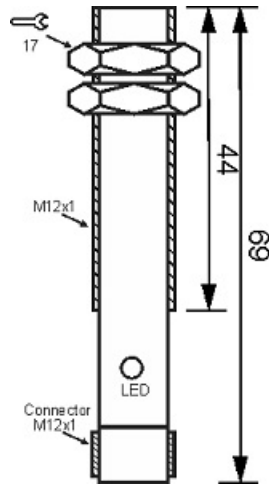

# MPS-310-CP-12-S4

Category: 4pin connector 3 wire magnetic sensors

MPS-310-CP-12-S4	Product Code
M12X1Ni PLATED Brass	housing
3	number of wires
PNP REED RELAY	output stage
NC	output function
10 mm	switching distance
10-30VDC	voltage range
250 mA	max output current
-20~+60 °C	temperature range
50 Hz	max output ferequence
✓	indicator led
3	max drop voltage
0	max noload or leakage currtent
IP67	influence protection
0	revers voltage protection
0	short circuit protection
4Pin SOCKET	output