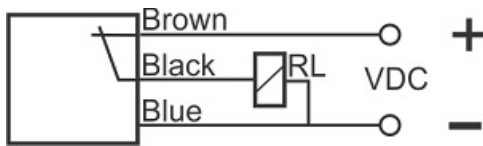

MPS-310-CP-12-S4

Category: 4pin connector 3 wire magnetic sensors

MPS-310-CP-12-S4	Product Code
M12X1Ni PLATED Brass	housing
3	number of wires
PNP REED RELAY	output stage
NC	output function
10 mm	switching distance
10-30VDC	voltage range
250 mA	max output current
-20~+60 °C	temperature range
50 Hz	max output ferequence
✓	indicator led
3	max drop voltage
0	max noload or leakage currtent
IP67	influence protection
0	revers voltage protection
0	short circuit protection
4Pin SOCKET	output