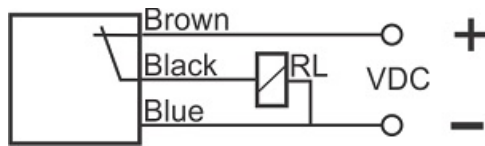

MPS-310-CP-12-S4

Category: 4pin connector 3 wire magnetic sensors

MPS-310-CP-12-S4	Product Code
M12X1Ni PLATED Brass	housing
3	number of wires
PNP REED RELAY	output stage
NC	output function
10 mm	switching distance
10-30VDC	voltage range
250 mA	max output current
-20~+60 °C	temperature range
50 Hz	max output ferequence
✓	indicator led
3	max drop voltage
0	max noload or leakage curttent
IP67	influence protection
0	revers voltage protection
0	short circuit protection
4Pin SOCKET	output