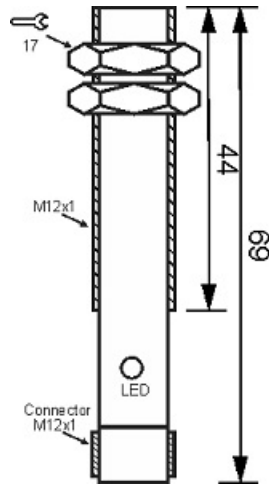

MPS-310-CP-12-S4

Category: 4pin connector 3 wire magnetic sensors

MPS-310-CP-12-S4	Product Code
M12X1Ni PLATED Brass	housing
3	number of wires
PNP REED RELAY	output stage
NC	output function
10 mm	switching distance
10-30VDC	voltage range
250 mA	max output current
-20~+60 °C	temperature range
50 Hz	max output ferequence
✓	indicator led
3	max drop voltage
0	max noload or leakage curttent
IP67	influence protection
0	revers voltage protection
0	short circuit protection
4Pin SOCKET	output