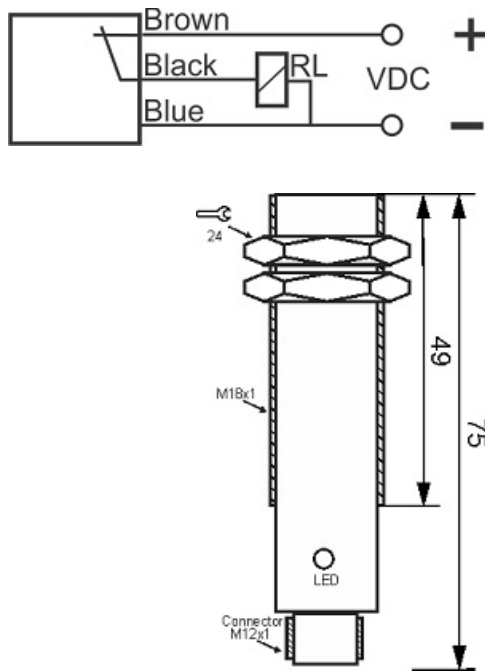

MPS-310-CP-18-S4

Category: 4pin connector 3 wire magnetic sensors

MPS-310-CP-18-S4	Product Code
M18X1Ni PLATED Brass	housing
3	number of wires
PNP REED RELAY	output stage
NC	output function
10 mm	switching distance
10-30VDC	voltage range
250 mA	max output current
-20~+60 °C	temperature range
50 Hz	max output ferequence
✓	indicator led
3	max drop voltage
0	max noload or leakage curtrent
IP67	influence protection
0	revers voltage protection
0	short circuit protection
4Pin SOCKET	output