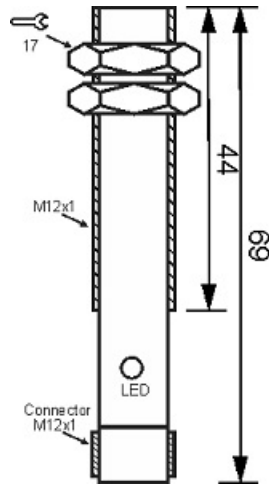

# MPS-310-ON-12-S4

Category: 4pin connector 3 wire magnetic sensors

MPS-310-ON-12-S4	Product Code
M12X1Ni PLATED Brass	housing
3	number of wires
NPN REED RELAY	output stage
NO	output function
10 mm	switching distance
10-30VDC	voltage range
250 mA	max output current
-20~+60 °C	temperature range
50 Hz	max output ferequence
✓	indicator led
3	max drop voltage
0	max noload or leakage currtent
IP67	influence protection
0	revers voltage protection
0	short circuit protection
4Pin SOCKET	output