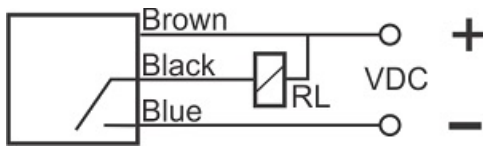

MPS-310-ON-12-S4

Category: 4pin connector 3 wire magnetic sensors

MPS-310-ON-12-S4	Product Code
M12X1Ni PLATED Brass	housing
3	number of wires
NPN REED RELAY	output stage
NO	output function
10 mm	switching distance
10-30VDC	voltage range
250 mA	max output current
-20~+60 °C	temperature range
50 Hz	max output ferequence
✓	indicator led
3	max drop voltage
0	max noload or leakage currtent
IP67	influence protection
0	revers voltage protection
0	short circuit protection
4Pin SOCKET	output