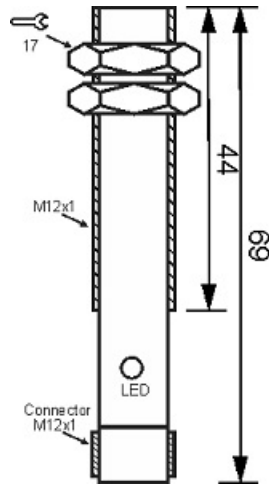

MPS-310-ON-12-S4

Category: 4pin connector 3 wire magnetic sensors

MPS-310-ON-12-S4	Product Code
M12X1Ni PLATED Brass	housing
3	number of wires
NPN REED RELAY	output stage
NO	output function
10 mm	switching distance
10-30VDC	voltage range
250 mA	max output current
-20~+60 °C	temperature range
50 Hz	max output ferequence
✓	indicator led
3	max drop voltage
0	max noload or leakage currtent
IP67	influence protection
0	revers voltage protection
0	short circuit protection
4Pin SOCKET	output