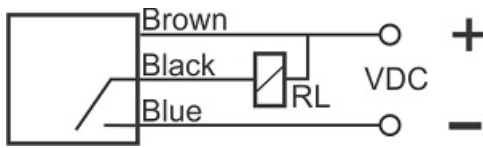

# MPS-310-ON-12-S4

Category: 4pin connector 3 wire magnetic sensors

MPS-310-ON-12-S4	Product Code
M12X1Ni PLATED Brass	housing
3	number of wires
NPN REED RELAY	output stage
NO	output function
10 mm	switching distance
10-30VDC	voltage range
250 mA	max output current
-20~+60 °C	temperature range
50 Hz	max output ferequence
✓	indicator led
3	max drop voltage
0	max noload or leakage currtent
IP67	influence protection
0	revers voltage protection
0	short circuit protection
4Pin SOCKET	output