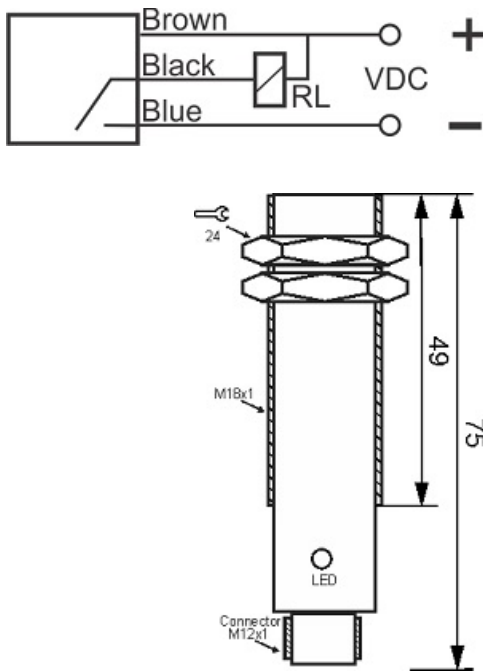

MPS-310-ON-18-S4

Category: 4pin connector 3 wire magnetic sensors

MPS-310-ON-18-S4	Product Code
M18X1Ni PLATED Brass	housing
3	number of wires
NPN REED RELAY	output stage
NO	output function
10 mm	switching distance
10-30VDC	voltage range
250 mA	max output current
-20~+60 °C	temperature range
50 Hz	max output ferequence
✓	indicator led
3	max drop voltage
0	max noload or leakage curtrent
IP67	influence protection
0	revers voltage protection
0	short circuit protection
4Pin SOCKET	output