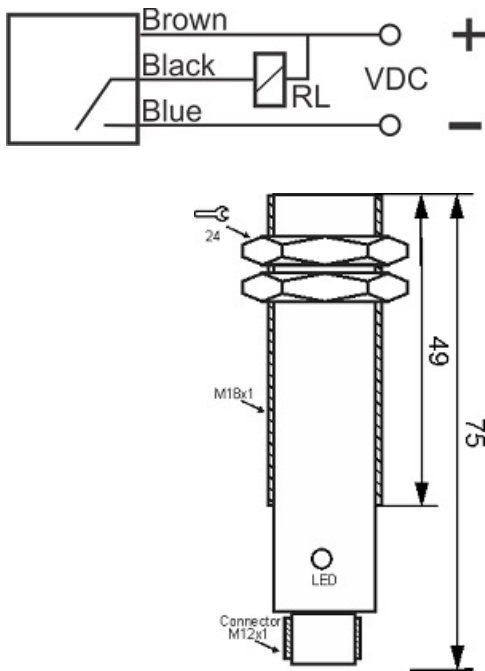

MPS-310-ON-18-S4

Category: 4pin connector 3 wire magnetic sensors

MPS-310-ON-18-S4	Product Code
M18X1Ni PLATED Brass	housing
3	number of wires
NPN REED RELAY	output stage
NO	output function
10 mm	switching distance
10-30VDC	voltage range
250 mA	max output current
-20~+60 °C	temperature range
50 Hz	max output ferequence
✓	indicator led
3	max drop voltage
0	max noload or leakage curtrent
IP67	influence protection
0	revers voltage protection
0	short circuit protection
4Pin SOCKET	output