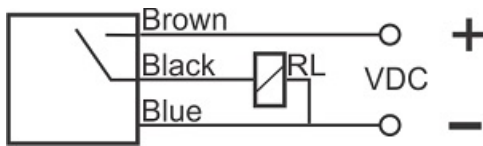

MPS-310-OP-12-S4

Category: 4pin connector 3 wire magnetic sensors

MPS-310-OP-12-S4	Product Code
M12X1Ni PLATED Brass	housing
3	number of wires
PNP REED RELAY	output stage
NO	output function
10 mm	switching distance
10-30VDC	voltage range
250 mA	max output current
-20~+60 °C	temperature range
50 Hz	max output ferequence
✓	indicator led
3	max drop voltage
0	max noload or leakage currtent
IP67	influence protection
0	revers voltage protection
0	short circuit protection
4Pin SOCKET	output