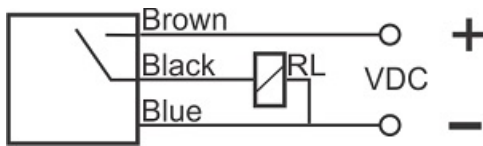

# MPS-310-OP-12-S4

Category: 4pin connector 3 wire magnetic sensors

MPS-310-OP-12-S4	Product Code
M12X1Ni PLATED Brass	housing
3	number of wires
PNP REED RELAY	output stage
NO	output function
10 mm	switching distance
10-30VDC	voltage range
250 mA	max output current
-20~+60 °C	temperature range
50 Hz	max output ferequence
✓	indicator led
3	max drop voltage
0	max noload or leakage currtent
IP67	influence protection
0	revers voltage protection
0	short circuit protection
4Pin SOCKET	output