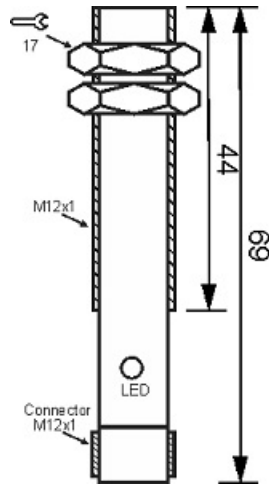

# MPS-310-OP-12-S4

Category: 4pin connector 3 wire magnetic sensors

MPS-310-OP-12-S4	Product Code
M12X1Ni PLATED Brass	housing
3	number of wires
PNP REED RELAY	output stage
NO	output function
10 mm	switching distance
10-30VDC	voltage range
250 mA	max output current
-20~+60 °C	temperature range
50 Hz	max output ferequence
✓	indicator led
3	max drop voltage
0	max noload or leakage currtent
IP67	influence protection
0	revers voltage protection
0	short circuit protection
4Pin SOCKET	output