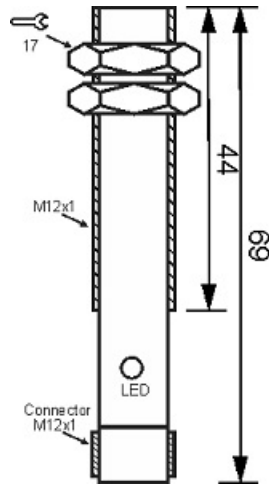

MPS-310-OP-12-S4

Category: 4pin connector 3 wire magnetic sensors

MPS-310-OP-12-S4	Product Code
M12X1Ni PLATED Brass	housing
3	number of wires
PNP REED RELAY	output stage
NO	output function
10 mm	switching distance
10-30VDC	voltage range
250 mA	max output current
-20~+60 °C	temperature range
50 Hz	max output ferequence
✓	indicator led
3	max drop voltage
0	max noload or leakage currtent
IP67	influence protection
0	revers voltage protection
0	short circuit protection
4Pin SOCKET	output