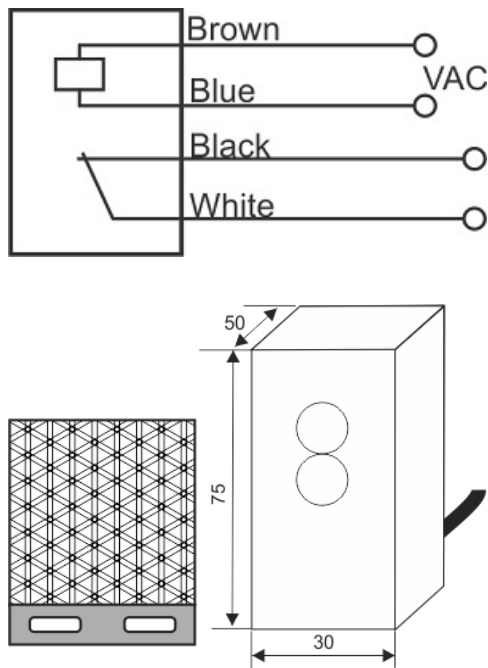

OPS-4400-CA-R50-RR

Category: pre cabled retro-reflective optoelectronic sensors

OPS-4400-CA-R50-RR	Product Code
REC. 50X75X30 PA or PP	housing
4	number of wires
RELAY	output stage
NC	output function
400 cm	switching distance
220VAC	voltage range
250 mA	max output current
-20~+60 °C	temperature range
10 Hz	max output ferequence
✓	indicator led
2 V	max drop voltage
IP66	influence protection
✓	revers voltage protection
0	short circuit protection
CABLE4X0.35-1.5m	output