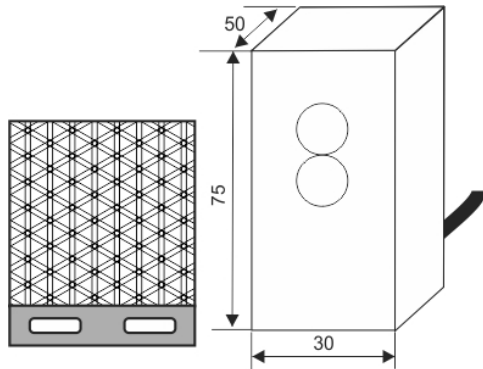

# OPS-4400-CA-R50-RR

Category: pre cabled retro-reflective optoelectronic sensors

OPS-4400-CA-R50-RR	Product Code
REC. 50X75X30 PA or PP	housing
4	number of wires
RELAY	output stage
NC	output function
400 cm	switching distance
220VAC	voltage range
250 mA	max output current
-20~+60 °C	temperature range
10 Hz	max output ferequence
✓	indicator led
2 V	max drop voltage
IP66	influence protection
✓	revers voltage protection
0	short circuit protection
CABLE4X0.35-1.5m	output