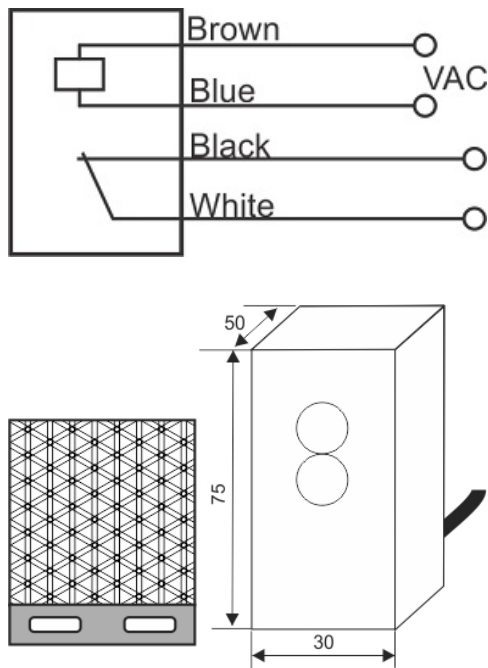

# OPS-4400-CA-R50-RR

Category: pre cabled retro-reflective optoelectronic sensors

OPS-4400-CA-R50-RR	Product Code
REC. 50X75X30 PA or PP	housing
4	number of wires
RELAY	output stage
NC	output function
400 cm	switching distance
220VAC	voltage range
250 mA	max output current
-20~+60 °C	temperature range
10 Hz	max output ferequence
✓	indicator led
2 V	max drop voltage
IP66	influence protection
✓	revers voltage protection
0	short circuit protection
CABLE4X0.35-1.5m	output