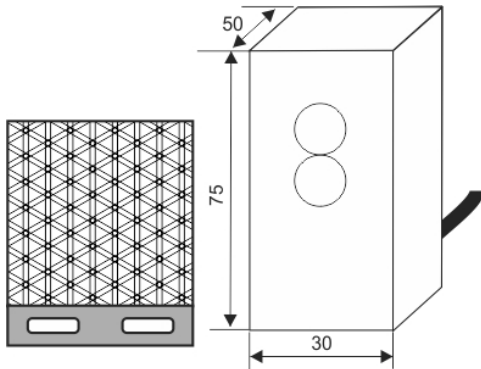

OPS-4400-OA-R50-RR

Category: pre cabled retro-reflective optoelectronic sensors

OPS-4400-OA-R50-RR	Product Code
REC. 50X75X30 PA or PP	housing
4	number of wires
RELAY	output stage
NO	output function
400 cm	switching distance
220VAC	voltage range
250 mA	max output current
-20~+60 °C	temperature range
10 Hz	max output ferequence
✓	indicator led
2 V	max drop voltage
IP66	influence protection
✓	revers voltage protection
0	short circuit protection
CABLE4X0.35-1.5m	output