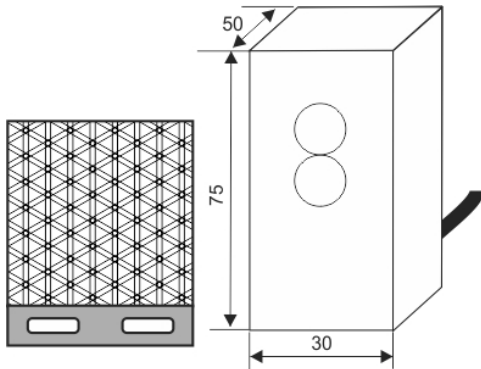

# OPS-4400-OA-R50-RR

Category: pre cabled retro-reflective optoelectronic sensors

OPS-4400-OA-R50-RR	Product Code
REC. 50X75X30 PA or PP	housing
4	number of wires
RELAY	output stage
NO	output function
400 cm	switching distance
220VAC	voltage range
250 mA	max output current
-20~+60 °C	temperature range
10 Hz	max output ferequence
✓	indicator led
2 V	max drop voltage
IP66	influence protection
✓	revers voltage protection
0	short circuit protection
CABLE4X0.35-1.5m	output