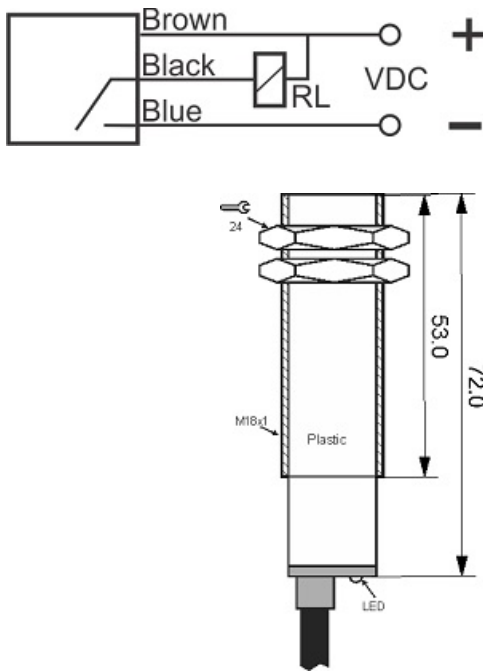

OPS-3300-ON-P18-TB-RC

Category: pre cabled trough-beam optoelectronic sensors-reciever

| | |
|-----------------------|---------------------------|
| OPS-3300-ON-P18-TB-RC | Product Code |
| M18X1 PBT | housing |
| 3 | number of wires |
| NPN TRANSISTOR | output stage |
| NO | output function |
| 300 cm | switching distance |
| 10-30VDC | voltage range |
| 250 mA | max output current |
| -20~+60 °C | temperature range |
| 100 Hz | max output ferequence |
| ✓ | indicator led |
| 2 V | max drop voltage |
| 25 mA | max curtrent consumption |
| IP 66 | influence protection |
| ✓ | revers voltage protection |
| 0 | short circuit protection |
| CABLE3X0.25-1.5m | output |