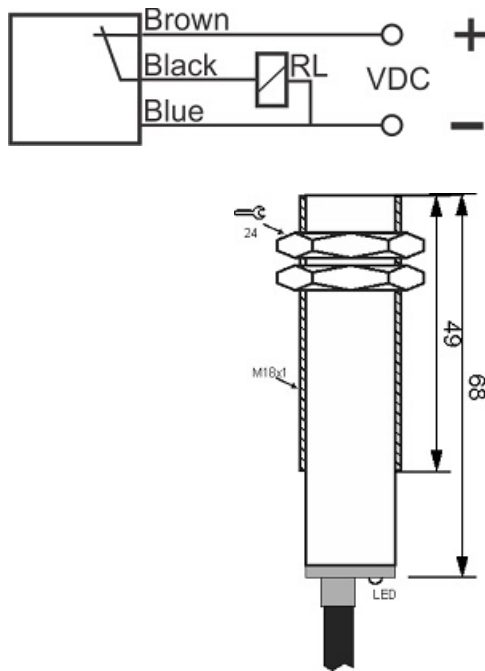

OPS-3600-CP-18-TB-RC

Category: pre cabled trough-beam optoelectronic sensors-reciever

| | |
|-----------------------|---------------------------|
| OPS-3600-CP-18-TB-RC | Product Code |
| M18X1 Ni PLATED Brass | housing |
| 3 | number of wires |
| PNP TRANSISTOR | output stage |
| NC | output function |
| 600 cm | switching distance |
| 10-30VDC | voltage range |
| 250 mA | max output current |
| -20~+60 °C | temperature range |
| 100 Hz | max output ferequence |
| ✓ | indicator led |
| 2 V | max drop voltage |
| 25 mA | max curtrent consumption |
| IP 66 | influence protection |
| ✓ | revers voltage protection |
| 0 | short circuit protection |
| CABLE3X0.25-1.5m | output |