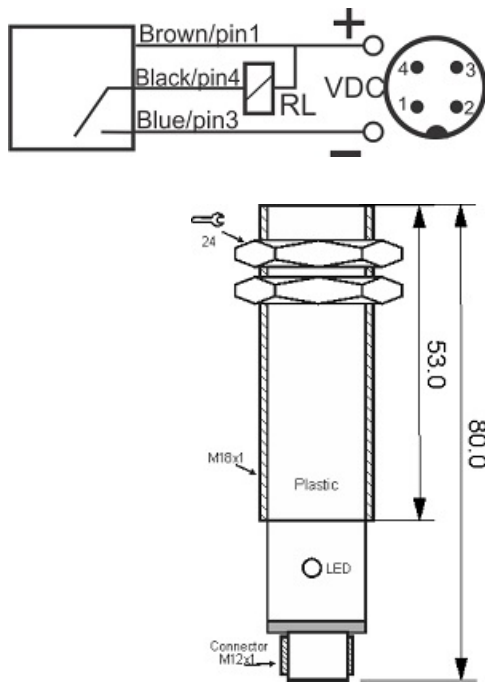

OPS-3300-ON-P18-TB-RC-S4

Category: 4pin connector through-beam optoelectronic sensors-receiver

| | |
|--------------------------|---------------------------|
| OPS-3300-ON-P18-TB-RC-S4 | Product Code |
| M18X1 PBT | housing |
| 3 | number of wires |
| NPN TRANSISTOR | output stage |
| NO | output function |
| 300 cm | switching distance |
| 10-30VDC | voltage range |
| 250 mA | max output current |
| -20~+60 °C | temperature range |
| 100 Hz | max output ferequence |
| ✓ | indicator led |
| 2 V | max drop voltage |
| 25 mA | max curtrent consumption |
| IP 66 | influence protection |
| ✓ | revers voltage protection |
| 0 | short circuit protection |
| 4Pin SOCKET | output |