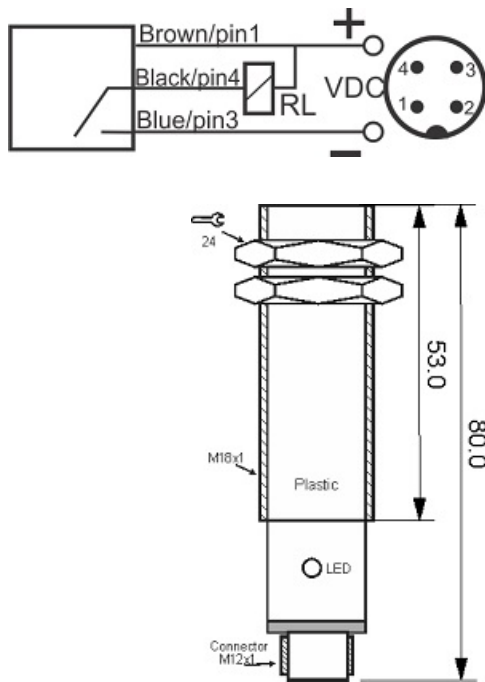

OPS-3300-ON-P18-TB-RC-S4

Category: 4pin connector through-beam optoelectronic sensors-receiver

| | |
|--------------------------|---------------------------|
| OPS-3300-ON-P18-TB-RC-S4 | Product Code |
| M18X1 PBT | housing |
| 3 | number of wires |
| NPN TRANSISTOR | output stage |
| NO | output function |
| 300 cm | switching distance |
| 10-30VDC | voltage range |
| 250 mA | max output current |
| -20~+60 °C | temperature range |
| 100 Hz | max output ferequence |
| ✓ | indicator led |
| 2 V | max drop voltage |
| 25 mA | max curtrent consumption |
| IP 66 | influence protection |
| ✓ | revers voltage protection |
| 0 | short circuit protection |
| 4Pin SOCKET | output |