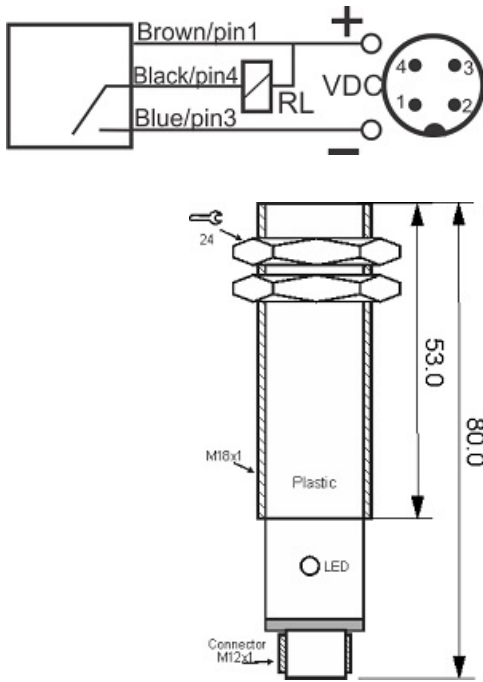

OPS-3300-ON-P18-TB-RC-S4

Category: 4pin connector through-beam optoelectronic sensors-receiver

OPS-3300-ON-P18-TB-RC-S4	Product Code
M18X1 PBT	housing
3	number of wires
NPN TRANSISTOR	output stage
NO	output function
300 cm	switching distance
10-30VDC	voltage range
250 mA	max output current
-20~+60 °C	temperature range
100 Hz	max output ferequence
✓	indicator led
2 V	max drop voltage
25 mA	max curtrent consumption
IP 66	influence protection
✓	revers voltage protection
0	short circuit protection
4Pin SOCKET	output