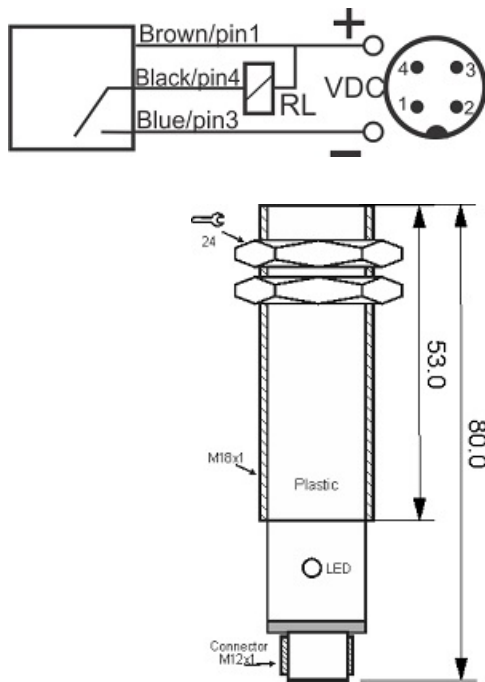

OPS-3600-ON-P18-TB-RC-S4

Category: 4pin connector through-beam optoelectronic sensors-receiver

OPS-3600-ON-P18-TB-RC-S4	Product Code
M18X1 PBT	housing
3	number of wires
NPN TRANSISTOR	output stage
NO	output function
600 cm	switching distance
10-30VDC	voltage range
250 mA	max output current
-20~+60 °C	temperature range
100 Hz	max output ferequence
✓	indicator led
2 V	max drop voltage
25 mA	max curtrent consumption
IP 66	influence protection
✓	revers voltage protection
0	short circuit protection
4Pin SOCKET	output