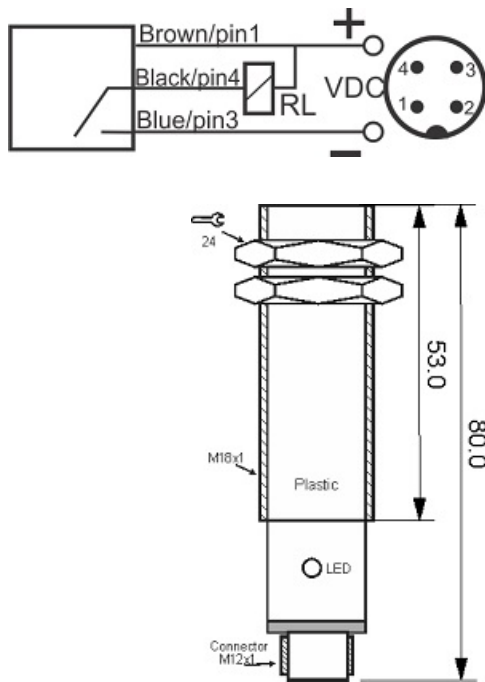

# OPS-3600-ON-P18-TB-RC-S4

Category: 4pin connector through-beam optoelectronic sensors-receiver

|                          |                           |
|--------------------------|---------------------------|
| OPS-3600-ON-P18-TB-RC-S4 | Product Code              |
| M18X1 PBT                | housing                   |
| 3                        | number of wires           |
| NPN TRANSISTOR           | output stage              |
| NO                       | output function           |
| 600 cm                   | switching distance        |
| 10-30VDC                 | voltage range             |
| 250 mA                   | max output current        |
| -20~+60 °C               | temperature range         |
| 100 Hz                   | max output ferequence     |
| ✓                        | indicator led             |
| 2 V                      | max drop voltage          |
| 25 mA                    | max curtrent consumption  |
| IP 66                    | influence protection      |
| ✓                        | revers voltage protection |
| 0                        | short circuit protection  |
| 4Pin SOCKET              | output                    |