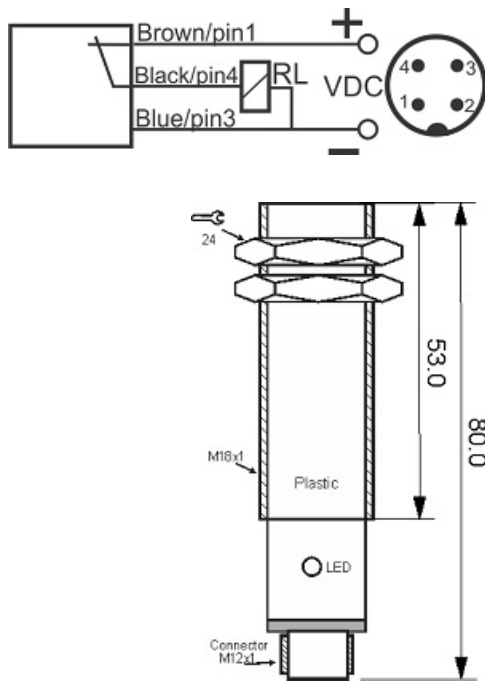

OPS-3600-CP-P18-TB-RC-S4

Category: 4pin connector through-beam optoelectronic sensors-receiver

OPS-3600-CP-P18-TB-RC-S4	Product Code
M18X1 PBT	housing
3	number of wires
PNP TRANSISTOR	output stage
NC	output function
600 cm	switching distance
10-30VDC	voltage range
250 mA	max output current
-20~+60 °C	temperature range
100 Hz	max output ferequence
✓	indicator led
2 V	max drop voltage
25 mA	max curtrent consumption
IP 66	influence protection
✓	revers voltage protection
0	short circuit protection
4Pin SOCKET	output