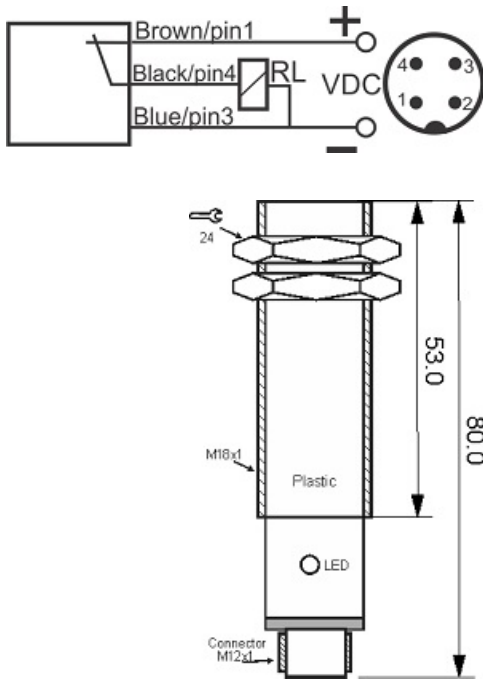

OPS-3600-CP-P18-TB-RC-S4

Category: 4pin connector through-beam optoelectronic sensors-receiver

OPS-3600-CP-P18-TB-RC-S4	Product Code
M18X1 PBT	housing
3	number of wires
PNP TRANSISTOR	output stage
NC	output function
600 cm	switching distance
10-30VDC	voltage range
250 mA	max output current
-20~+60 °C	temperature range
100 Hz	max output ferequence
✓	indicator led
2 V	max drop voltage
25 mA	max curtrent consumption
IP 66	influence protection
✓	revers voltage protection
0	short circuit protection
4Pin SOCKET	output