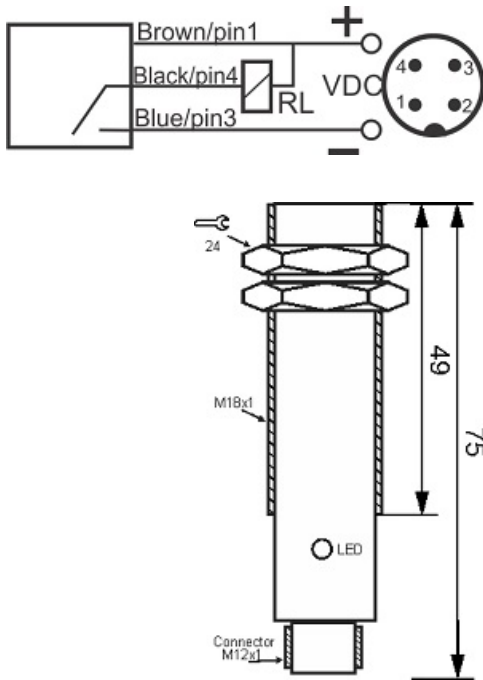

OPS-3600-ON-18-TB-RC-S4

Category: 4pin connector through-beam optoelectronic sensors-receiver

OPS-3600-ON-18-TB-RC-S4	Product Code
M18X1 Ni PLATED Brass	housing
3	number of wires
NPN TRANSISTOR	output stage
NO	output function
600 cm	switching distance
10-30VDC	voltage range
250 mA	max output current
-20~+60 °C	temperature range
100 Hz	max output ferequence
✓	indicator led
2 V	max drop voltage
25 mA	max curtrent consumption
IP 66	influence protection
✓	revers voltage protection
0	short circuit protection
4Pin SOCKET	output