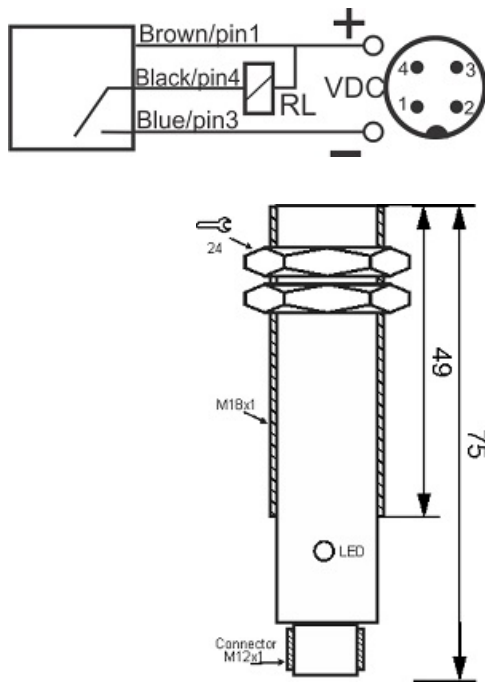

# OPS-3600-ON-18-TB-RC-S4

Category: 4pin connector through-beam optoelectronic sensors-receiver

OPS-3600-ON-18-TB-RC-S4	Product Code
M18X1 Ni PLATED Brass	housing
3	number of wires
NPN TRANSISTOR	output stage
NO	output function
600 cm	switching distance
10-30VDC	voltage range
250 mA	max output current
-20~+60 °C	temperature range
100 Hz	max output ferequence
✓	indicator led
2 V	max drop voltage
25 mA	max curtrent consumption
IP 66	influence protection
✓	revers voltage protection
0	short circuit protection
4Pin SOCKET	output