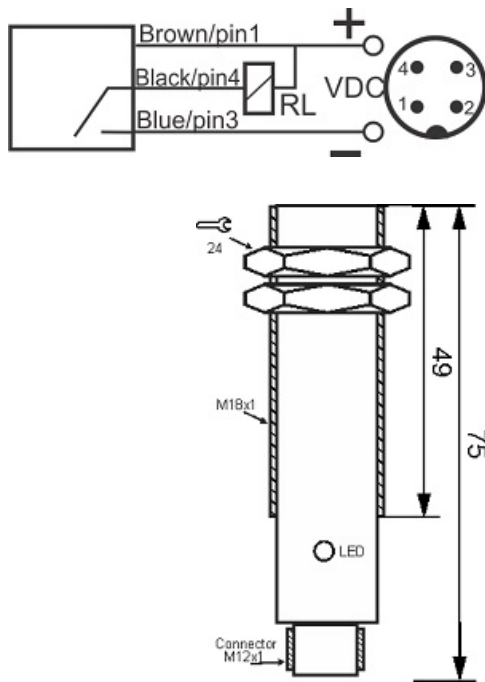

OPS-3600-ON-18-TB-RC-S4

Category: 4pin connector through-beam optoelectronic sensors-receiver

OPS-3600-ON-18-TB-RC-S4	Product Code
M18X1 Ni PLATED Brass	housing
3	number of wires
NPN TRANSISTOR	output stage
NO	output function
600 cm	switching distance
10-30VDC	voltage range
250 mA	max output current
-20~+60 °C	temperature range
100 Hz	max output ferequence
✓	indicator led
2 V	max drop voltage
25 mA	max curtrent consumption
IP 66	influence protection
✓	revers voltage protection
0	short circuit protection
4Pin SOCKET	output