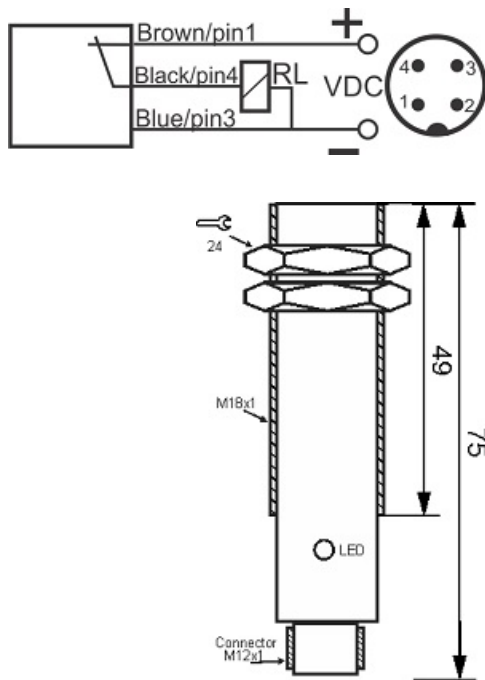

OPS-3600-CP-18-TB-RC-S4

Category: 4pin connector through-beam optoelectronic sensors-receiver

OPS-3600-CP-18-TB-RC-S4	Product Code
M18X1 Ni PLATED Brass	housing
3	number of wires
PNP TRANSISTOR	output stage
NC	output function
600 cm	switching distance
10-30VDC	voltage range
250 mA	max output current
-20~+60 °C	temperature range
100 Hz	max output ferequence
✓	indicator led
2 V	max drop voltage
25 mA	max curtrent consumption
IP 66	influence protection
✓	revers voltage protection
0	short circuit protection
4Pin SOCKET	output