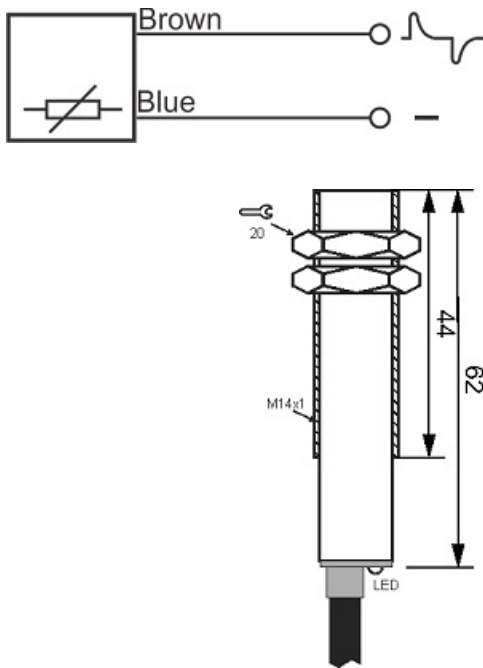

IPS-201-S-14

Category: pre cabled speed pickup sensor

IPS-201-S-14	Product Code
M14STAINLESS STEEL 304	housing
2	number of wires
AC SIGNAL	output type
1mm	switching distance
-20~+60 °C	temperature range
IP67	influence protection
CABLE2X0.25-1.5m	output
20KHz	max output ferequence
0	indicator led