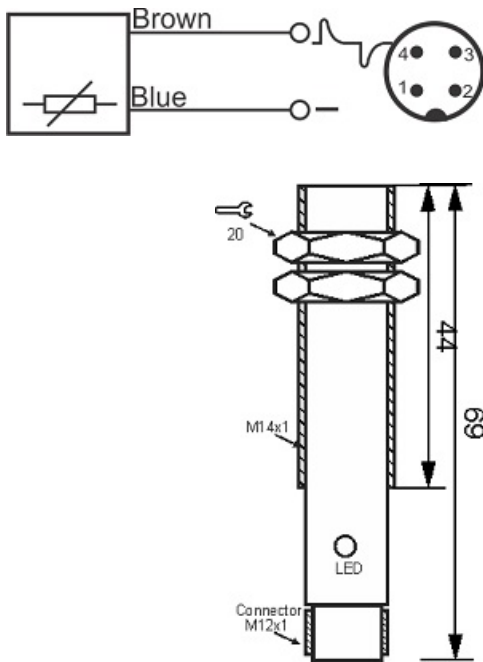

IPS-201-SA-14-S4

Category: 4pin connector speed pickup sensor

IPS-201-SA-14-S4	Product Code
M14STAINLESS STEEL 304	housing
2	number of wires
AC SIGNAL	output type
1mm	switching distance
-20~+60 °C	temperature range
IP67	influence protection
4Pin SOCKET	output
20KHz	max output ferequence
0	indicator led