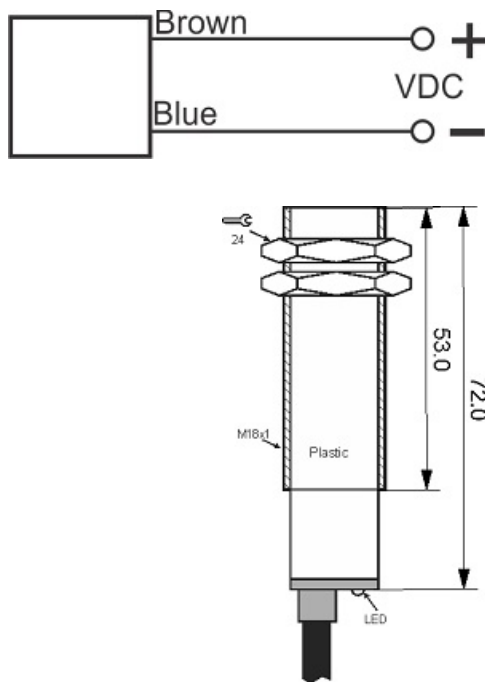

OPS-2600-P18-TB-EM

Category: pre cabled through-beam optoelectronic sensors-transmitter

OPS-2600-P18-TB-EM	Product Code
M18X1 PBT	housing
2	number of wires
600 cm	switching distance
10-30VDC	voltage range
-20~+60 °C	temperature range
✓	indicator led
25 mA	max current consumption
IP 66	influence protection
✓	revers voltage protection
CABLE2X0.25-1.5m	output