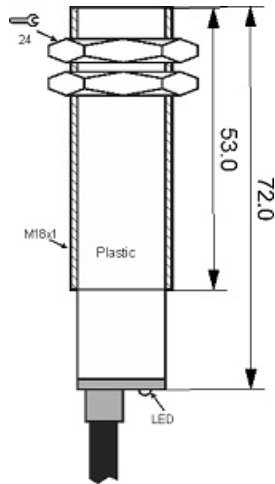

# OPS-2300-P18-TB-EM

Category: pre cabled through-beam optoelectronic sensors-transmitter

OPS-2300-P18-TB-EM	Product Code
M18X1 PBT	housing
2	number of wires
300 cm	switching distance
10-30VDC	voltage range
-20~+60 °C	temperature range
✓	indicator led
25 mA	max current consumption
IP 66	influence protection
✓	revers voltage protection
CABLE2X0.25-1.5m	output