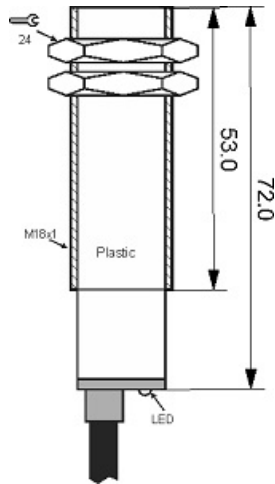

OPS-2300-P18-TB-EM

Category: pre cabled through-beam optoelectronic sensors-transmitter

OPS-2300-P18-TB-EM	Product Code
M18X1 PBT	housing
2	number of wires
300 cm	switching distance
10-30VDC	voltage range
-20~+60 °C	temperature range
✓	indicator led
25 mA	max current consumption
IP 66	influence protection
✓	revers voltage protection
CABLE2X0.25-1.5m	output