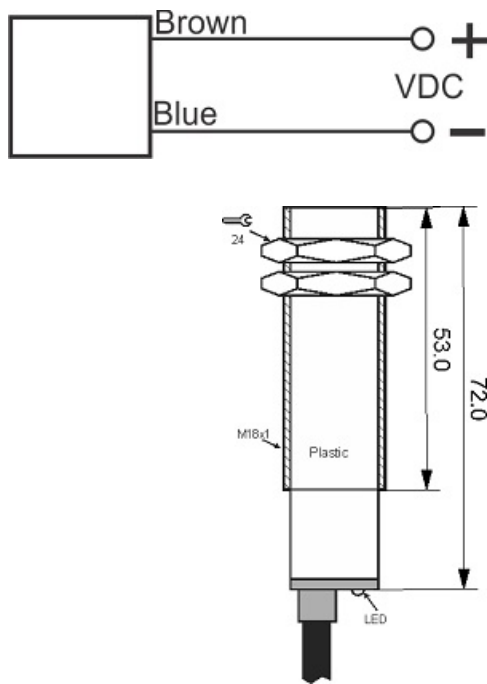

OPS-21000-P18-TB-EM

Category: pre cabled through-beam optoelectronic sensors-transmitter

OPS-21000-P18-TB-EM	Product Code
M18X1 PBT	housing
2	number of wires
1000 cm	switching distance
10-30VDC	voltage range
-20~+60 °C	temperature range
✓	indicator led
25 mA	max current consumption
IP 66	influence protection
✓	revers voltage protection
CABLE2X0.25-1.5m	output