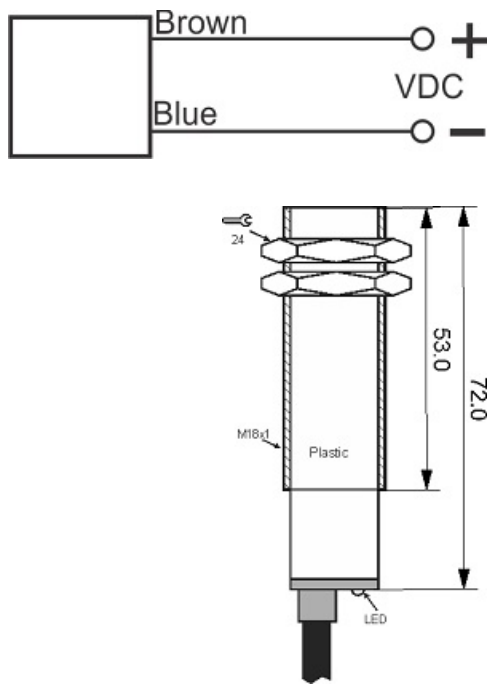

# OPS-21000-P18-TB-EM

Category: pre cabled through-beam optoelectronic sensors-transmitter

OPS-21000-P18-TB-EM	Product Code
M18X1 PBT	housing
2	number of wires
1000 cm	switching distance
10-30VDC	voltage range
-20~+60 °C	temperature range
✓	indicator led
25 mA	max current consumption
IP 66	influence protection
✓	revers voltage protection
CABLE2X0.25-1.5m	output