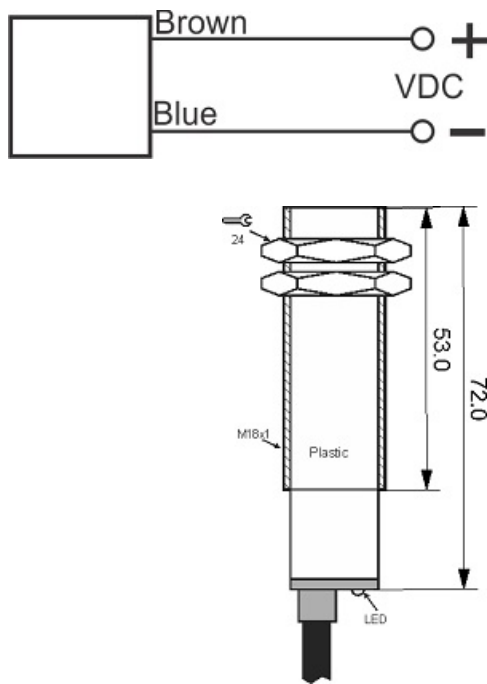

# OPS-22000-P18-TB-EM

Category: pre cabled through-beam optoelectronic sensors-transmitter

OPS-22000-P18-TB-EM	Product Code
M18X1 PBT	housing
2	number of wires
2000 cm	switching distance
10-30VDC	voltage range
-20~+60 °C	temperature range
✓	indicator led
25 mA	max current consumption
IP 66	influence protection
✓	revers voltage protection
CABLE2X0.25-1.5m	output