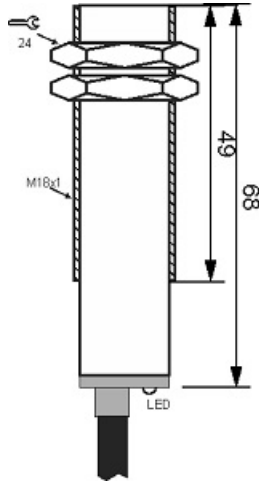

OPS-2300-18-TB-EM

Category: pre cabled through-beam optoelectronic sensors-transmitter

OPS-2300-18-TB-EM	Product Code
M18X1 Ni PLATED Brass	housing
2	number of wires
300 cm	switching distance
10-30VDC	voltage range
-20~+60 °C	temperature range
✓	indicator led
25 mA	max current consumption
IP 66	influence protection
✓	revers voltage protection
CABLE3X0.25-1.5m	output