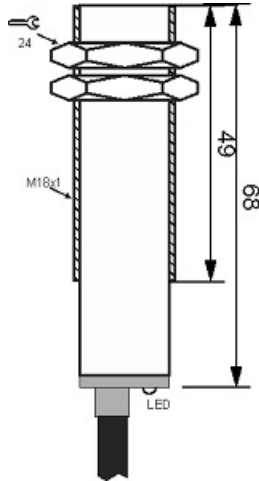

# OPS-2300-18-TB-EM

Category: pre cabled through-beam optoelectronic sensors-transmitter

OPS-2300-18-TB-EM	Product Code
M18X1 Ni PLATED Brass	housing
2	number of wires
300 cm	switching distance
10-30VDC	voltage range
-20~+60 °C	temperature range
✓	indicator led
25 mA	max current consumption
IP 66	influence protection
✓	revers voltage protection
CABLE3X0.25-1.5m	output