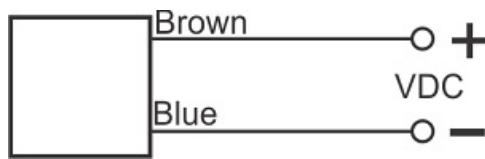

# OPS-2600-18-TB-EM

Category: pre cabled through-beam optoelectronic sensors-transmitter

OPS-2600-18-TB-EM	Product Code
M18X1 Ni PLATED Brass	housing
2	number of wires
600 cm	switching distance
10-30VDC	voltage range
-20~+60 °C	temperature range
✓	indicator led
25 mA	max current consumption
IP 66	influence protection
✓	revers voltage protection
CABLE2X0.25-1.5m	output