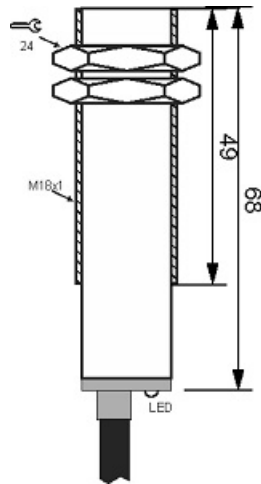

# OPS-2600-18-TB-EM

Category: pre cabled through-beam optoelectronic sensors-transmitter

OPS-2600-18-TB-EM	Product Code
M18X1 Ni PLATED Brass	housing
2	number of wires
600 cm	switching distance
10-30VDC	voltage range
-20~+60 °C	temperature range
✓	indicator led
25 mA	max current consumption
IP 66	influence protection
✓	revers voltage protection
CABLE2X0.25-1.5m	output