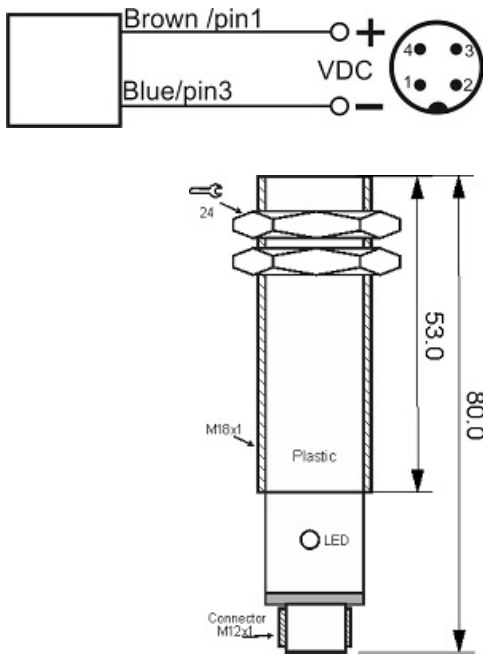

OPS-2300-P18-TB-EM-S4

Category: 4pin onnector through-beam optoelectronic sensors-transmitter

| | |
|-----------------------|---------------------------|
| OPS-2300-P18-TB-EM-S4 | Product Code |
| M18X1 PBT | housing |
| 2 | number of wires |
| 300 cm | switching distance |
| 10-30VDC | voltage range |
| -20~+60 °C | temperature range |
| ✓ | indicator led |
| 25 mA | max current consumption |
| IP 66 | influence protection |
| ✓ | revers voltage protection |
| 4Pin SOCKET | output |