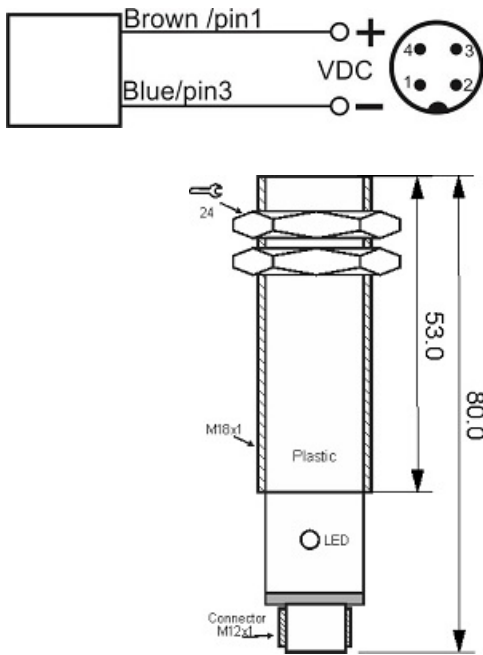

OPS-2300-P18-TB-EM-S4

Category: 4pin onnector through-beam optoelectronic sensors-transmitter

OPS-2300-P18-TB-EM-S4	Product Code
M18X1 PBT	housing
2	number of wires
300 cm	switching distance
10-30VDC	voltage range
-20~+60 °C	temperature range
✓	indicator led
25 mA	max current consumption
IP 66	influence protection
✓	revers voltage protection
4Pin SOCKET	output