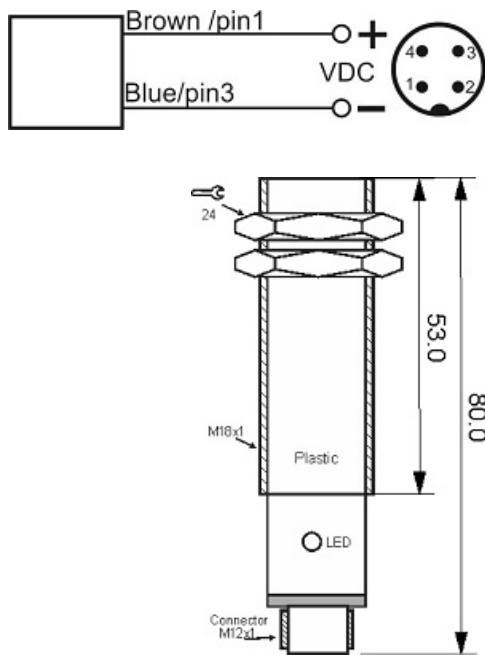

# OPS-2300-P18-TB-EM-S4

Category: 4pin onnector through-beam optoelectronic sensors-transmitter

OPS-2300-P18-TB-EM-S4	Product Code
M18X1 PBT	housing
2	number of wires
300 cm	switching distance
10-30VDC	voltage range
-20~+60 °C	temperature range
✓	indicator led
25 mA	max current consumption
IP 66	influence protection
✓	revers voltage protection
4Pin SOCKET	output