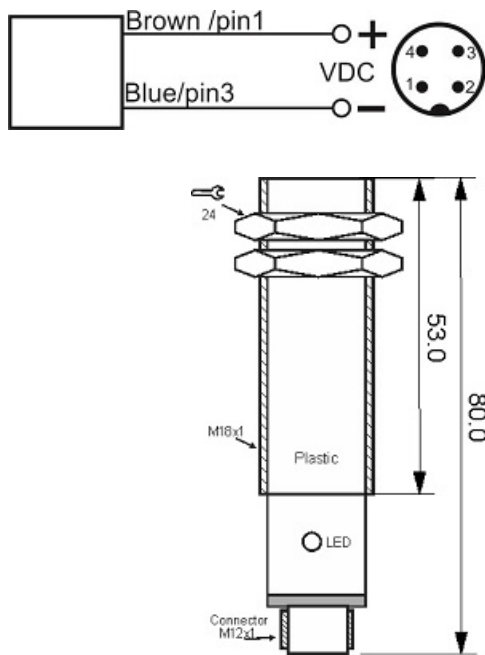

OPS-2300-P18-TB-EM-S4

Category: 4pin onnector through-beam optoelectronic sensors-transmitter

OPS-2300-P18-TB-EM-S4	Product Code
M18X1 PBT	housing
2	number of wires
300 cm	switching distance
10-30VDC	voltage range
-20~+60 °C	temperature range
✓	indicator led
25 mA	max current consumption
IP 66	influence protection
✓	revers voltage protection
4Pin SOCKET	output