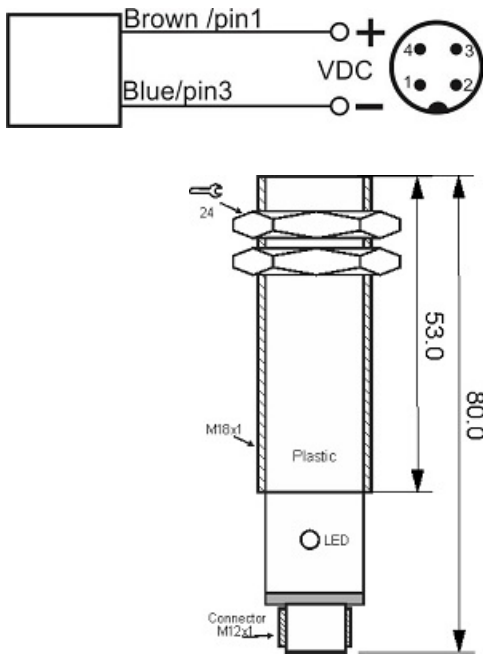

OPS-2600-P18-TB-EM-S4

Category: 4pin onnector through-beam optoelectronic sensors-transmitter

OPS-2600-P18-TB-EM-S4	Product Code
M18X1 PBT	housing
2	number of wires
600 cm	switching distance
10-30VDC	voltage range
-20~+60 °C	temperature range
✓	indicator led
25 mA	max current consumption
IP 66	influence protection
✓	revers voltage protection
4Pin SOCKET	output