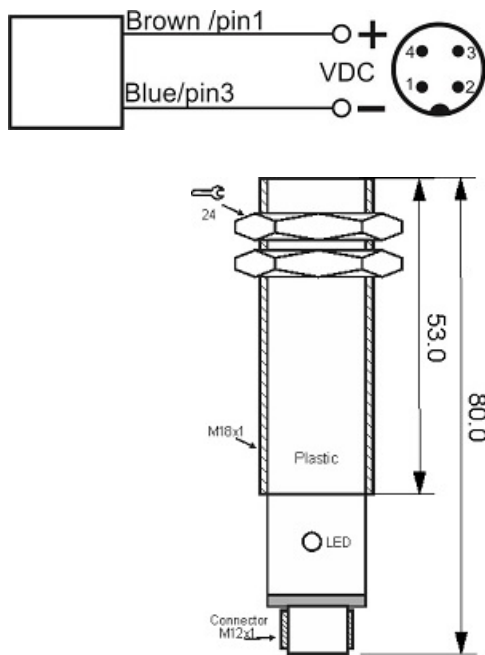

OPS-2600-P18-TB-EM-S4

Category: 4pin onnector through-beam optoelectronic sensors-transmitter

OPS-2600-P18-TB-EM-S4	Product Code
M18X1 PBT	housing
2	number of wires
600 cm	switching distance
10-30VDC	voltage range
-20~+60 °C	temperature range
✓	indicator led
25 mA	max current consumption
IP 66	influence protection
✓	revers voltage protection
4Pin SOCKET	output