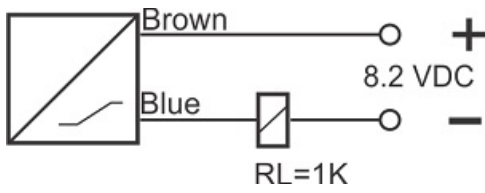

IPS-210-Nm-R30

Category: Pre cabled namur sensors

IPS-210-Nm-R30	Product Code
REC. 30X30X52 PA or PP	housing
2	number of wires
10 mm	switching distance
-20~+60 °C	temperature range
IP67	influence protection
CABLE2X0.25-1.5m	output
NAMUR	output function
8.2VDC	voltage range
700 Hz	max output ferequence
0	indicator led
non flush (unshielded)	mounting