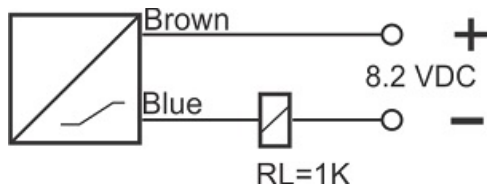

IPS-210-Nm-R30

Category: Pre cabled namur sensors

IPS-210-Nm-R30	Product Code
REC. 30X30X52 PA or PP	housing
2	number of wires
10 mm	switching distance
-20~+60 °C	temperature range
IP67	influence protection
CABLE2X0.25-1.5m	output
NAMUR	output function
8.2VDC	voltage range
700 Hz	max output ferequence
0	indicator led
non flush (unshielded)	mounting