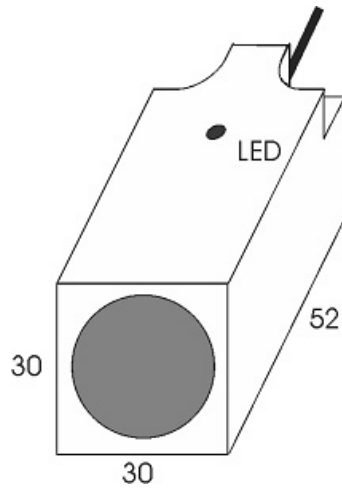

IPS-210-Nm-R30

Category: Pre cabled namur sensors

IPS-210-Nm-R30	Product Code
REC. 30X30X52 PA or PP	housing
2	number of wires
10 mm	switching distance
-20~+60 °C	temperature range
IP67	influence protection
CABLE2X0.25-1.5m	output
NAMUR	output function
8.2VDC	voltage range
700 Hz	max output ferequence
0	indicator led
non flush (unshielded)	mounting