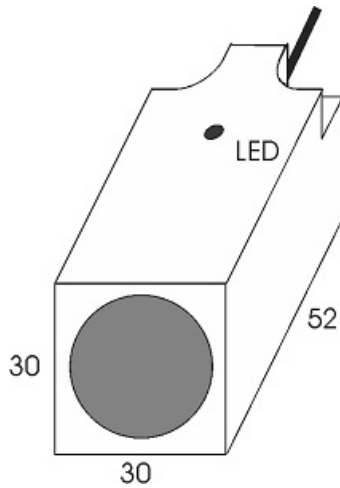

IPS-210-Nm-R30

Category: Pre cabled namur sensors

IPS-210-Nm-R30	Product Code
REC. 30X30X52 PA or PP	housing
2	number of wires
10 mm	switching distance
-20~+60 °C	temperature range
IP67	influence protection
CABLE2X0.25-1.5m	output
NAMUR	output function
8.2VDC	voltage range
700 Hz	max output ferequence
0	indicator led
non flush (unshielded)	mounting