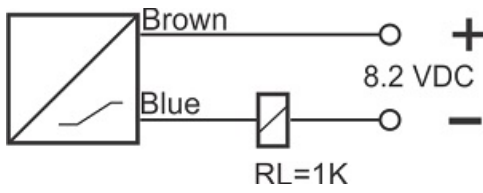

# IPS-220-Nm-R40

Category: Pre cabled namur sensors

IPS-220-Nm-R40	Product Code
REC. 40X40X113 PA or PP	housing
2	number of wires
20 mm	switching distance
-20~+60 °C	temperature range
IP67	influence protection
CABLE2X0.25-1.5m	output
NAMUR	output function
8.2VDC	voltage range
300 Hz	max output ferequence
0	indicator led
non flush (unshielded)	mounting