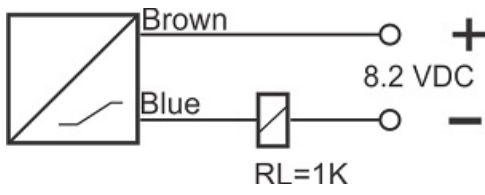

IPS-220-Nm-R40

Category: Pre cabled namur sensors

IPS-220-Nm-R40	Product Code
REC. 40X40X113 PA or PP	housing
2	number of wires
20 mm	switching distance
-20~+60 °C	temperature range
IP67	influence protection
CABLE2X0.25-1.5m	output
NAMUR	output function
8.2VDC	voltage range
300 Hz	max output ferequence
0	indicator led
non flush (unshielded)	mounting