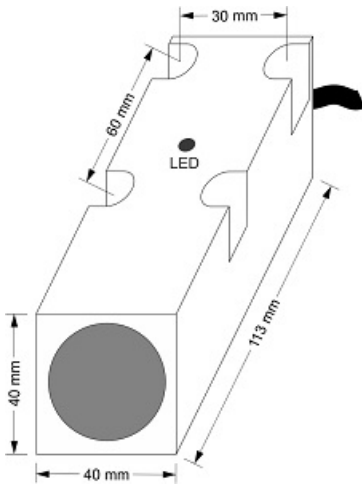

IPS-220-Nm-R40

Category: Pre cabled namur sensors

IPS-220-Nm-R40	Product Code
REC. 40X40X113 PA or PP	housing
2	number of wires
20 mm	switching distance
-20~+60 °C	temperature range
IP67	influence protection
CABLE2X0.25-1.5m	output
NAMUR	output function
8.2VDC	voltage range
300 Hz	max output ferequence
0	indicator led
non flush (unshielded)	mounting