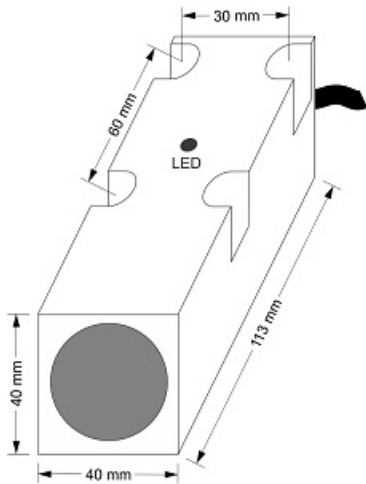

# IPS-220-Nm-R40

Category: Pre cabled namur sensors

IPS-220-Nm-R40	Product Code
REC. 40X40X113 PA or PP	housing
2	number of wires
20 mm	switching distance
-20~+60 °C	temperature range
IP67	influence protection
CABLE2X0.25-1.5m	output
NAMUR	output function
8.2VDC	voltage range
300 Hz	max output ferequence
0	indicator led
non flush (unshielded)	mounting