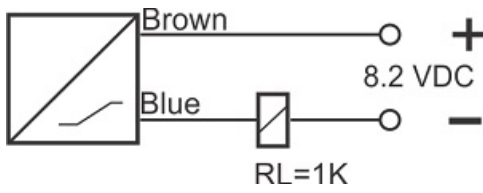

IPS-220-Nm-R40

Category: Pre cabled namur sensors

IPS-220-Nm-R40	Product Code
REC. 40X40X113 PA or PP	housing
2	number of wires
20 mm	switching distance
-20~+60 °C	temperature range
IP67	influence protection
CABLE2X0.25-1.5m	output
NAMUR	output function
8.2VDC	voltage range
300 Hz	max output ferequence
0	indicator led
non flush (unshielded)	mounting