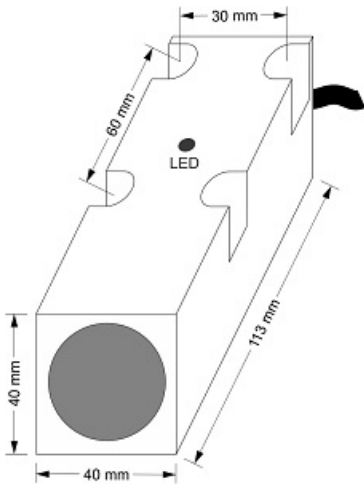

IPS-220-Nm-R40

Category: Pre cabled namur sensors

IPS-220-Nm-R40	Product Code
REC. 40X40X113 PA or PP	housing
2	number of wires
20 mm	switching distance
-20~+60 °C	temperature range
IP67	influence protection
CABLE2X0.25-1.5m	output
NAMUR	output function
8.2VDC	voltage range
300 Hz	max output ferequence
0	indicator led
non flush (unshielded)	mounting