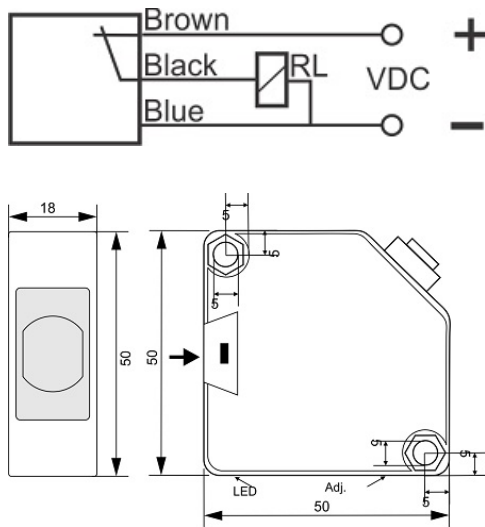

# OPS-3300-CP-R18-TB-RC

Category: pre cabled trough-beam optoelectronic sensors-reciever

OPS-3300-CP-R18-TB-RC	Product Code
REC. 50X50X18 ABS	housing
3	number of wires
PNP TRANSISTOR	output stage
NC	output function
300 cm	switching distance
10-30VDC	voltage range
250 mA	max output current
-20~+60 °C	temperature range
1	indicator led
2 V	max drop voltage
IP66	influence protection
1	revers voltage protection
0	short circuit protection
CABLE3X0.25-1.5m	output