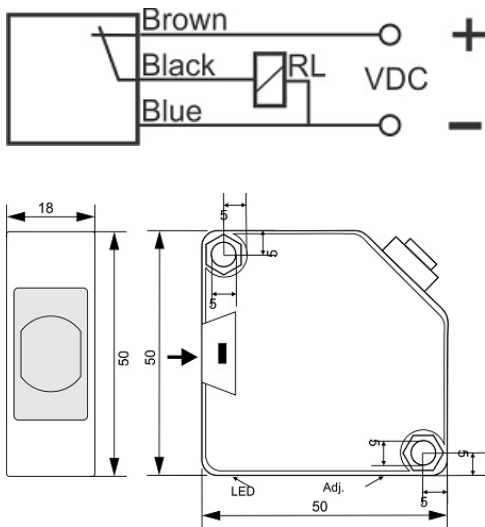

OPS-3300-CP-R18-TB-RC

Category: pre cabled trough-beam optoelectronic sensors-reciever

| | |
|-----------------------|---------------------------|
| OPS-3300-CP-R18-TB-RC | Product Code |
| REC. 50X50X18 ABS | housing |
| 3 | number of wires |
| PNP TRANSISTOR | output stage |
| NC | output function |
| 300 cm | switching distance |
| 10-30VDC | voltage range |
| 250 mA | max output current |
| -20~+60 °C | temperature range |
| 1 | indicator led |
| 2 V | max drop voltage |
| IP66 | influence protection |
| 1 | revers voltage protection |
| 0 | short circuit protection |
| CABLE3X0.25-1.5m | output |