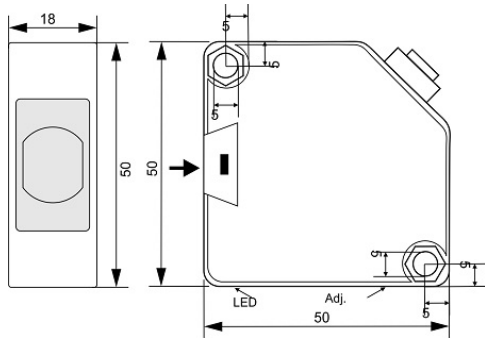

OPS-3300-ON-R18-TB-RC

Category: pre cabled trough-beam optoelectronic sensors-reciever

OPS-3300-ON-R18-TB-RC	Product Code
REC. 50X50X18 ABS	housing
3	number of wires
NPN TRANSISTOR	output stage
NO	output function
300 cm	switching distance
10-30VDC	voltage range
250 mA	max output current
-20~+60 °C	temperature range
1	indicator led
2 V	max drop voltage
IP66	influence protection
1	revers voltage protection
0	short circuit protection
CABLE3X0.25-1.5m	output