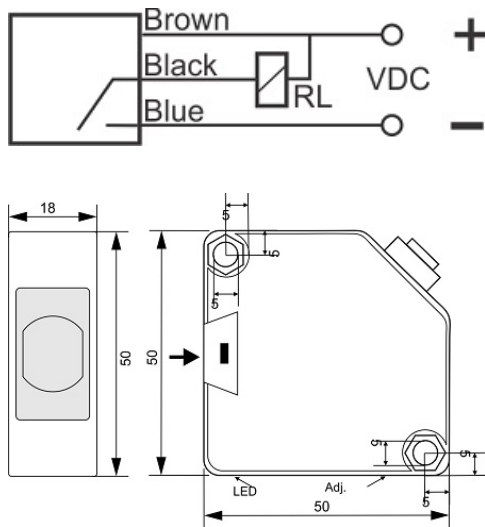

OPS-3300-ON-R18-TB-RC

Category: pre cabled trough-beam optoelectronic sensors-reciever

OPS-3300-ON-R18-TB-RC	Product Code
REC. 50X50X18 ABS	housing
3	number of wires
NPN TRANSISTOR	output stage
NO	output function
300 cm	switching distance
10-30VDC	voltage range
250 mA	max output current
-20~+60 °C	temperature range
1	indicator led
2 V	max drop voltage
IP66	influence protection
1	revers voltage protection
0	short circuit protection
CABLE3X0.25-1.5m	output