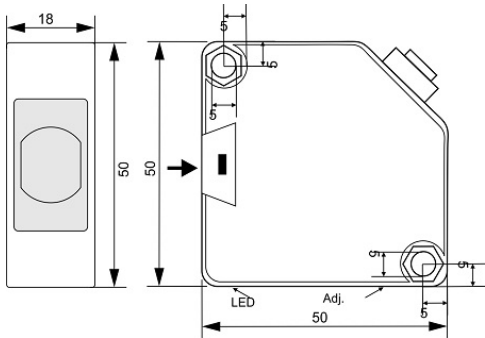

OPS-3300-CN-R18-TB-RC

Category: pre cabled trough-beam optoelectronic sensors-reciever

OPS-3300-CN-R18-TB-RC	Product Code
REC. 50X50X18 ABS	housing
3	number of wires
NPN TRANSISTOR	output stage
NC	output function
300 cm	switching distance
10-30VDC	voltage range
250 mA	max output current
-20~+60 °C	temperature range
1	indicator led
2 V	max drop voltage
IP66	influence protection
1	revers voltage protection
0	short circuit protection
CABLE3X0.25-1.5m	output