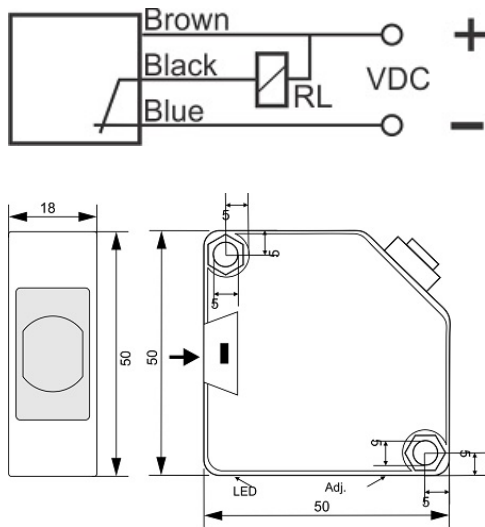

# OPS-3300-CN-R18-TB-RC

Category: pre cabled trough-beam optoelectronic sensors-reciever

OPS-3300-CN-R18-TB-RC	Product Code
REC. 50X50X18 ABS	housing
3	number of wires
NPN TRANSISTOR	output stage
NC	output function
300 cm	switching distance
10-30VDC	voltage range
250 mA	max output current
-20~+60 °C	temperature range
1	indicator led
2 V	max drop voltage
IP66	influence protection
1	revers voltage protection
0	short circuit protection
CABLE3X0.25-1.5m	output