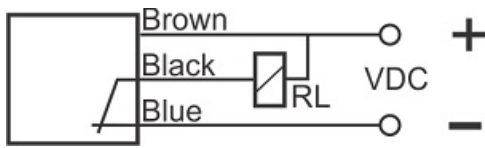

OPS-3300-CN-R18-TB-RC

Category: pre cabled trough-beam optoelectronic sensors-reciever

OPS-3300-CN-R18-TB-RC	Product Code
REC. 50X50X18 ABS	housing
3	number of wires
NPN TRANSISTOR	output stage
NC	output function
300 cm	switching distance
10-30VDC	voltage range
250 mA	max output current
-20~+60 °C	temperature range
1	indicator led
2 V	max drop voltage
IP66	influence protection
1	revers voltage protection
0	short circuit protection
CABLE3X0.25-1.5m	output