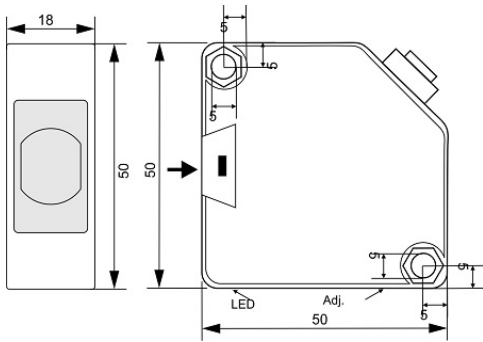

OPS-4300-N-R18-TB-RC

Category: pre cabled trough-beam optoelectronic sensors-reciever

OPS-4300-N-R18-TB-RC	Product Code
REC. 50X50X18 ABS	housing
4	number of wires
NPN TRANSISTOR	output stage
NO+NC	output function
300 cm	switching distance
10-30VDC	voltage range
250 mA	max output current
-20~+60 °C	temperature range
1	indicator led
2 V	max drop voltage
IP66	influence protection
1	revers voltage protection
0	short circuit protection
CABLE4X0.25-1.5m	output