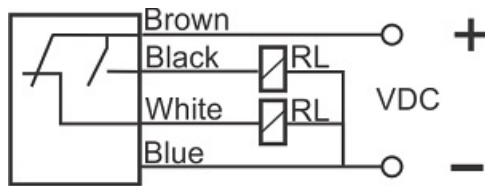

# OPS-4600-P-R18-TB-RC

Category: pre cabled trough-beam optoelectronic sensors-reciever

|                      |                           |
|----------------------|---------------------------|
| OPS-4600-P-R18-TB-RC | Product Code              |
| REC. 50X50X18 ABS    | housing                   |
| 4                    | number of wires           |
| PNP TRANSISTOR       | output stage              |
| NO+NC                | output function           |
| 600 cm               | switching distance        |
| 10-30VDC             | voltage range             |
| 250 mA               | max output current        |
| -20~+60 °C           | temperature range         |
| 1                    | indicator led             |
| 2 V                  | max drop voltage          |
| IP66                 | influence protection      |
| 1                    | revers voltage protection |
| 0                    | short circuit protection  |
| CABLE4X0.25-1.5m     | output                    |