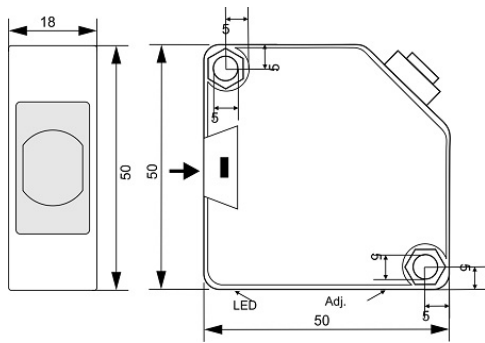

# OPS-4600-P-R18-TB-RC

Category: pre cabled trough-beam optoelectronic sensors-reciever

|                      |                           |
|----------------------|---------------------------|
| OPS-4600-P-R18-TB-RC | Product Code              |
| REC. 50X50X18 ABS    | housing                   |
| 4                    | number of wires           |
| PNP TRANSISTOR       | output stage              |
| NO+NC                | output function           |
| 600 cm               | switching distance        |
| 10-30VDC             | voltage range             |
| 250 mA               | max output current        |
| -20~+60 °C           | temperature range         |
| 1                    | indicator led             |
| 2 V                  | max drop voltage          |
| IP66                 | influence protection      |
| 1                    | revers voltage protection |
| 0                    | short circuit protection  |
| CABLE4X0.25-1.5m     | output                    |