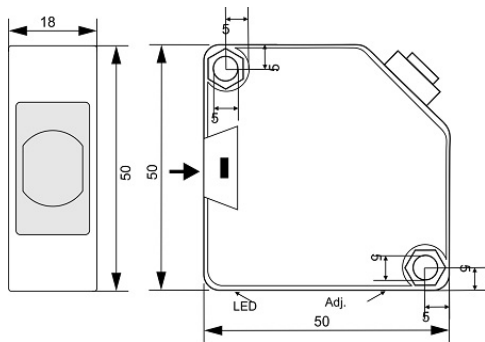

OPS-4600-N-R18-TB-RC

Category: pre cabled trough-beam optoelectronic sensors-reciever

OPS-4600-N-R18-TB-RC	Product Code
REC. 50X50X18 ABS	housing
4	number of wires
NPN TRANSISTOR	output stage
NO+NC	output function
600 cm	switching distance
10-30VDC	voltage range
250 mA	max output current
-20~+60 °C	temperature range
1	indicator led
2 V	max drop voltage
IP66	influence protection
1	revers voltage protection
0	short circuit protection
CABLE4X0.25-1.5m	output