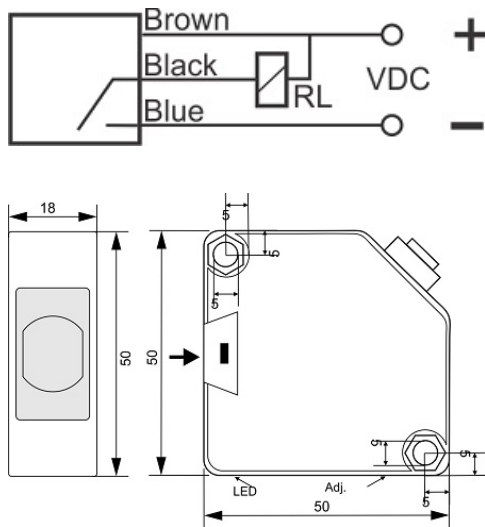

OPS-3600-ON-R18-TB-RC

Category: pre cabled trough-beam optoelectronic sensors-reciever

OPS-3600-ON-R18-TB-RC	Product Code
REC. 50X50X18 ABS	housing
3	number of wires
NPN TRANSISTOR	output stage
NO	output function
600 cm	switching distance
10-30VDC	voltage range
250 mA	max output current
-20~+60 °C	temperature range
1	indicator led
2 V	max drop voltage
IP66	influence protection
1	revers voltage protection
0	short circuit protection
CABLE3X0.25-1.5m	output