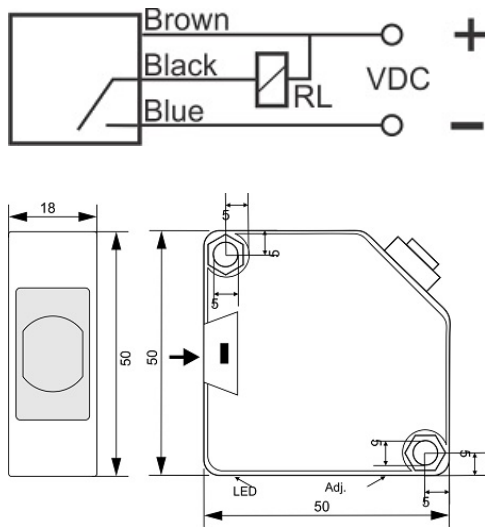

# OPS-3600-ON-R18-TB-RC

Category: pre cabled trough-beam optoelectronic sensors-reciever

OPS-3600-ON-R18-TB-RC	Product Code
REC. 50X50X18 ABS	housing
3	number of wires
NPN TRANSISTOR	output stage
NO	output function
600 cm	switching distance
10-30VDC	voltage range
250 mA	max output current
-20~+60 °C	temperature range
1	indicator led
2 V	max drop voltage
IP66	influence protection
1	revers voltage protection
0	short circuit protection
CABLE3X0.25-1.5m	output