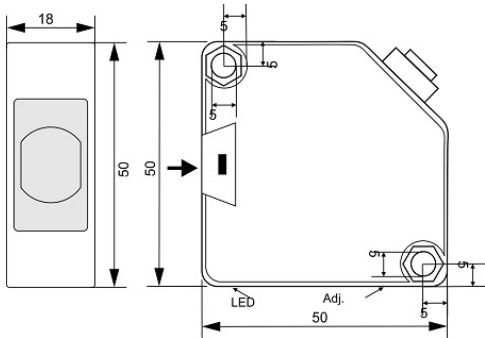

OPS-3600-ON-R18-TB-RC

Category: pre cabled trough-beam optoelectronic sensors-reciever

OPS-3600-ON-R18-TB-RC	Product Code
REC. 50X50X18 ABS	housing
3	number of wires
NPN TRANSISTOR	output stage
NO	output function
600 cm	switching distance
10-30VDC	voltage range
250 mA	max output current
-20~+60 °C	temperature range
1	indicator led
2 V	max drop voltage
IP66	influence protection
1	revers voltage protection
0	short circuit protection
CABLE3X0.25-1.5m	output