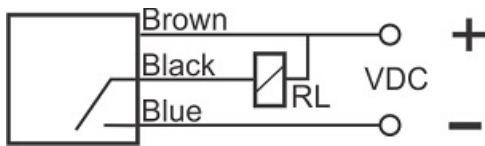

OPS-3600-ON-R18-TB-RC

Category: pre cabled trough-beam optoelectronic sensors-reciever

OPS-3600-ON-R18-TB-RC	Product Code
REC. 50X50X18 ABS	housing
3	number of wires
NPN TRANSISTOR	output stage
NO	output function
600 cm	switching distance
10-30VDC	voltage range
250 mA	max output current
-20~+60 °C	temperature range
1	indicator led
2 V	max drop voltage
IP66	influence protection
1	revers voltage protection
0	short circuit protection
CABLE3X0.25-1.5m	output