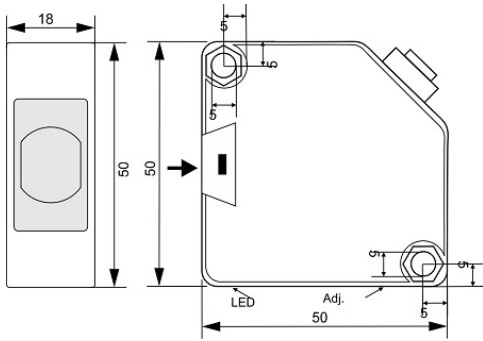

OPS-3600-CN-R18-TB-RC

Category: pre cabled trough-beam optoelectronic sensors-reciever

OPS-3600-CN-R18-TB-RC	Product Code
REC. 50X50X18 ABS	housing
3	number of wires
NPN TRANSISTOR	output stage
NC	output function
600 cm	switching distance
10-30VDC	voltage range
250 mA	max output current
-20~+60 °C	temperature range
1	indicator led
2 V	max drop voltage
IP66	influence protection
1	revers voltage protection
0	short circuit protection
CABLE3X0.25-1.5m	output