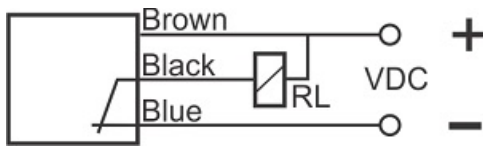

OPS-3600-CN-R18-TB-RC

Category: pre cabled trough-beam optoelectronic sensors-reciever

OPS-3600-CN-R18-TB-RC	Product Code
REC. 50X50X18 ABS	housing
3	number of wires
NPN TRANSISTOR	output stage
NC	output function
600 cm	switching distance
10-30VDC	voltage range
250 mA	max output current
-20~+60 °C	temperature range
1	indicator led
2 V	max drop voltage
IP66	influence protection
1	revers voltage protection
0	short circuit protection
CABLE3X0.25-1.5m	output