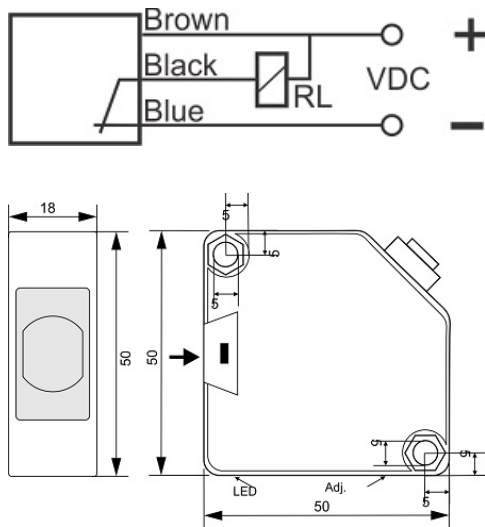

OPS-3600-CN-R18-TB-RC

Category: pre cabled trough-beam optoelectronic sensors-reciever

OPS-3600-CN-R18-TB-RC	Product Code
REC. 50X50X18 ABS	housing
3	number of wires
NPN TRANSISTOR	output stage
NC	output function
600 cm	switching distance
10-30VDC	voltage range
250 mA	max output current
-20~+60 °C	temperature range
1	indicator led
2 V	max drop voltage
IP66	influence protection
1	revers voltage protection
0	short circuit protection
CABLE3X0.25-1.5m	output