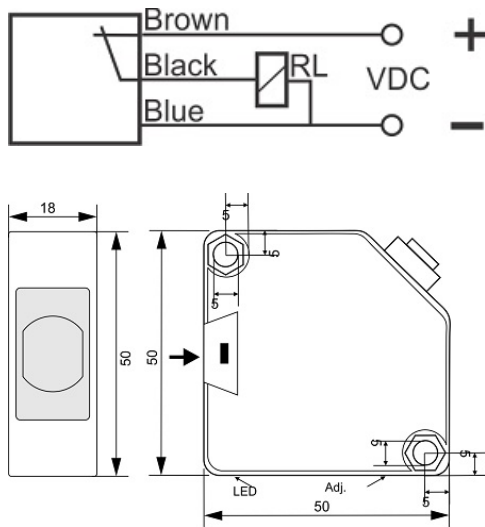

OPS-3600-CP-R18-TB-RC

Category: pre cabled trough-beam optoelectronic sensors-reciever

OPS-3600-CP-R18-TB-RC	Product Code
REC. 50X50X18 ABS	housing
3	number of wires
PNP TRANSISTOR	output stage
NC	output function
600 cm	switching distance
10-30VDC	voltage range
250 mA	max output current
-20~+60 °C	temperature range
1	indicator led
2 V	max drop voltage
IP66	influence protection
1	revers voltage protection
0	short circuit protection
CABLE3X0.25-1.5m	output