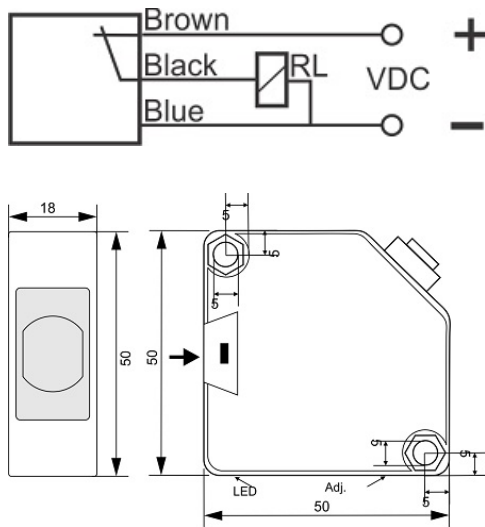

OPS-31000-CP-R18-TB-RC

Category: pre cabled trough-beam optoelectronic sensors-reciever

OPS-31000-CP-R18-TB-RC	Product Code
REC. 50X50X18 ABS	housing
3	number of wires
PNP TRANSISTOR	output stage
NC	output function
1000 cm	switching distance
10-30VDC	voltage range
250 mA	max output current
-20~+60 °C	temperature range
1	indicator led
2 V	max drop voltage
IP66	influence protection
1	revers voltage protection
0	short circuit protection
CABLE3X0.25-1.5m	output