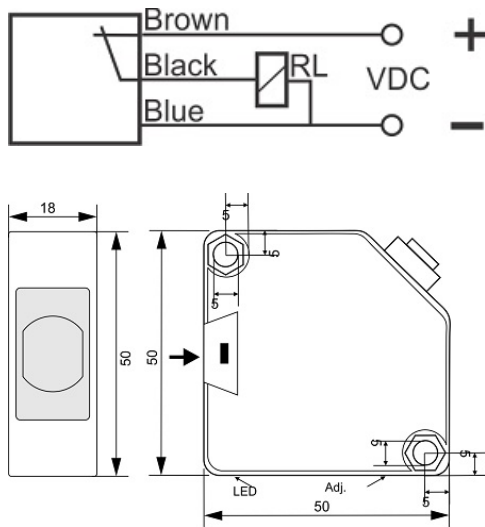

# OPS-31000-CP-R18-TB-RC

Category: pre cabled trough-beam optoelectronic sensors-reciever

OPS-31000-CP-R18-TB-RC	Product Code
REC. 50X50X18 ABS	housing
3	number of wires
PNP TRANSISTOR	output stage
NC	output function
1000 cm	switching distance
10-30VDC	voltage range
250 mA	max output current
-20~+60 °C	temperature range
1	indicator led
2 V	max drop voltage
IP66	influence protection
1	revers voltage protection
0	short circuit protection
CABLE3X0.25-1.5m	output