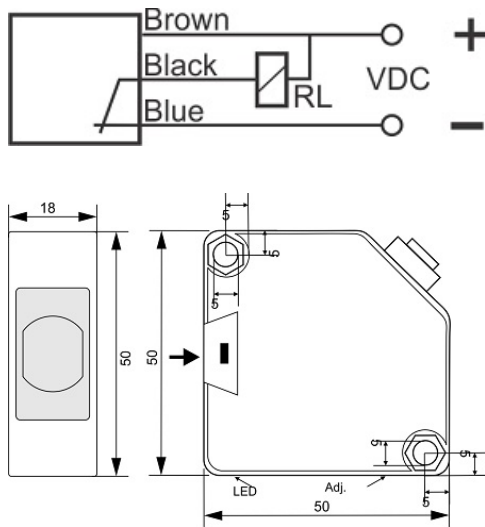

OPS-31000-CN-R18-TB-RC

Category: pre cabled trough-beam optoelectronic sensors-reciever

OPS-31000-CN-R18-TB-RC	Product Code
REC. 50X50X18 ABS	housing
3	number of wires
NPN TRANSISTOR	output stage
NC	output function
1000 cm	switching distance
10-30VDC	voltage range
250 mA	max output current
-20~+60 °C	temperature range
1	indicator led
2 V	max drop voltage
IP66	influence protection
1	revers voltage protection
0	short circuit protection
CABLE3X0.25-1.5m	output