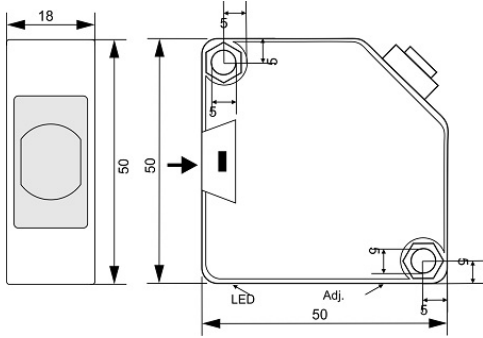

# OPS-31000-ON-R18-TB-RC

Category: pre cabled trough-beam optoelectronic sensors-reciever

OPS-31000-ON-R18-TB-RC	Product Code
REC. 50X50X18 ABS	housing
3	number of wires
NPN TRANSISTOR	output stage
NO	output function
1000 cm	switching distance
10-30VDC	voltage range
250 mA	max output current
-20~+60 °C	temperature range
1	indicator led
2 V	max drop voltage
IP66	influence protection
1	revers voltage protection
0	short circuit protection
CABLE3X0.25-1.5m	output