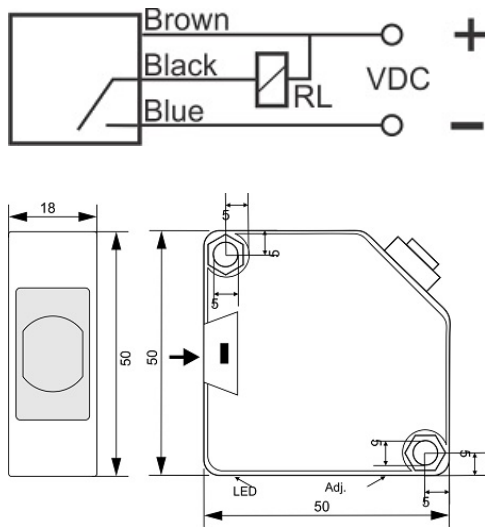

# OPS-31000-ON-R18-TB-RC

Category: pre cabled trough-beam optoelectronic sensors-reciever

OPS-31000-ON-R18-TB-RC	Product Code
REC. 50X50X18 ABS	housing
3	number of wires
NPN TRANSISTOR	output stage
NO	output function
1000 cm	switching distance
10-30VDC	voltage range
250 mA	max output current
-20~+60 °C	temperature range
1	indicator led
2 V	max drop voltage
IP66	influence protection
1	revers voltage protection
0	short circuit protection
CABLE3X0.25-1.5m	output