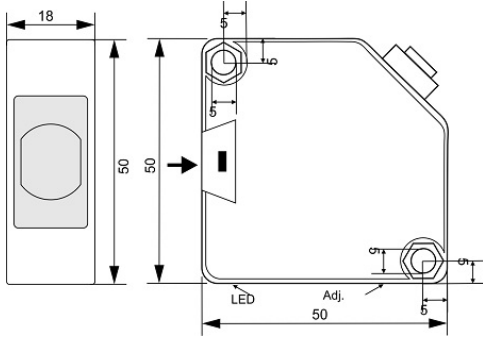

OPS-31000-ON-R18-TB-RC

Category: pre cabled trough-beam optoelectronic sensors-reciever

| | |
|------------------------|---------------------------|
| OPS-31000-ON-R18-TB-RC | Product Code |
| REC. 50X50X18 ABS | housing |
| 3 | number of wires |
| NPN TRANSISTOR | output stage |
| NO | output function |
| 1000 cm | switching distance |
| 10-30VDC | voltage range |
| 250 mA | max output current |
| -20~+60 °C | temperature range |
| 1 | indicator led |
| 2 V | max drop voltage |
| IP66 | influence protection |
| 1 | revers voltage protection |
| 0 | short circuit protection |
| CABLE3X0.25-1.5m | output |