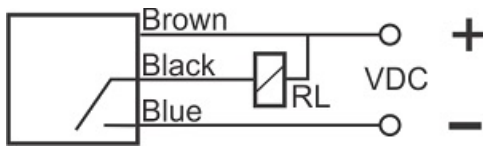

# OPS-31000-ON-R18-TB-RC

Category: pre cabled trough-beam optoelectronic sensors-reciever

OPS-31000-ON-R18-TB-RC	Product Code
REC. 50X50X18 ABS	housing
3	number of wires
NPN TRANSISTOR	output stage
NO	output function
1000 cm	switching distance
10-30VDC	voltage range
250 mA	max output current
-20~+60 °C	temperature range
1	indicator led
2 V	max drop voltage
IP66	influence protection
1	revers voltage protection
0	short circuit protection
CABLE3X0.25-1.5m	output