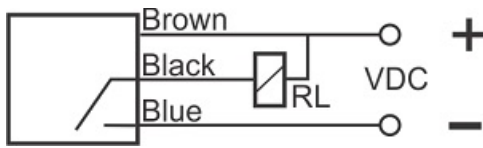

OPS-31000-ON-R18-TB-RC

Category: pre cabled trough-beam optoelectronic sensors-reciever

| | |
|------------------------|---------------------------|
| OPS-31000-ON-R18-TB-RC | Product Code |
| REC. 50X50X18 ABS | housing |
| 3 | number of wires |
| NPN TRANSISTOR | output stage |
| NO | output function |
| 1000 cm | switching distance |
| 10-30VDC | voltage range |
| 250 mA | max output current |
| -20~+60 °C | temperature range |
| 1 | indicator led |
| 2 V | max drop voltage |
| IP66 | influence protection |
| 1 | revers voltage protection |
| 0 | short circuit protection |
| CABLE3X0.25-1.5m | output |