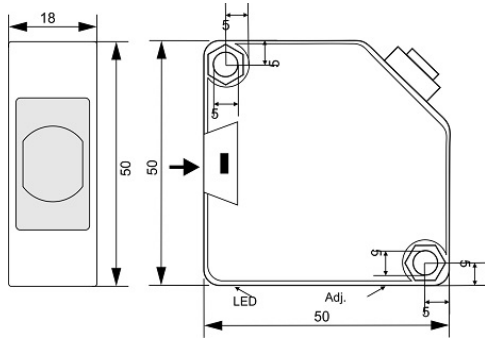

OPS-2300-R18-TB-EM

Category: pre cabled through-beam optoelectronic sensors-transmitter

OPS-2300-R18-TB-EM	Product Code
REC. 50X50X18 ABS	housing
2	number of wires
300 cm	switching distance
10-30VDC	voltage range
-20~+60 °C	temperature range
1	indicator led
IP66	influence protection
1	revers voltage protection
CABLE2X0.25-1.5m	output