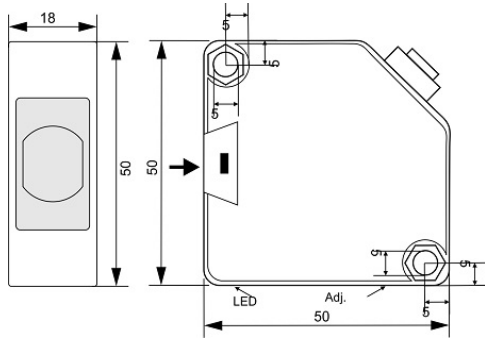

OPS-2600-R18-TB-EM

Category: pre cabled through-beam optoelectronic sensors-transmitter

OPS-2600-R18-TB-EM	Product Code
REC. 50X50X18 ABS	housing
2	number of wires
600 cm	switching distance
10-30VDC	voltage range
-20~+60 °C	temperature range
1	indicator led
IP66	influence protection
1	revers voltage protection
CABLE2X0.25-1.5m	output