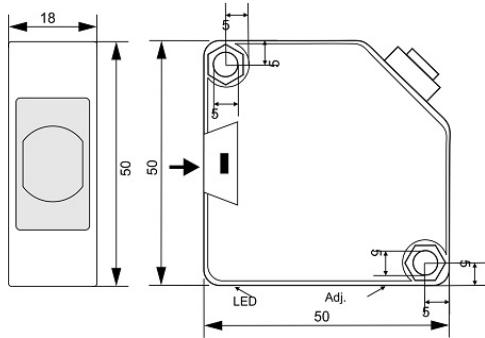

# OPS-2600-R18-TB-EM

Category: pre cabled through-beam optoelectronic sensors-transmitter

OPS-2600-R18-TB-EM	Product Code
REC. 50X50X18 ABS	housing
2	number of wires
600 cm	switching distance
10-30VDC	voltage range
-20~+60 °C	temperature range
1	indicator led
IP66	influence protection
1	revers voltage protection
CABLE2X0.25-1.5m	output