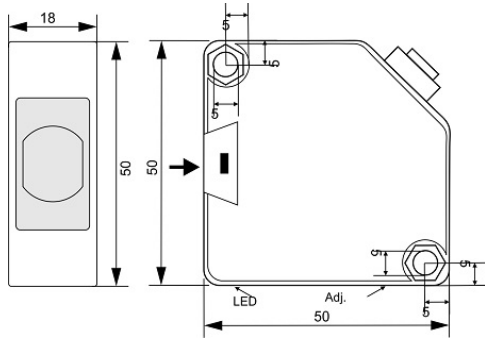

OPS-21000-R18-TB-EM

Category: pre cabled through-beam optoelectronic sensors-transmitter

OPS-21000-R18-TB-EM	Product Code
REC. 50X50X18 ABS	housing
2	number of wires
1000 cm	switching distance
10-30VDC	voltage range
-20~+60 °C	temperature range
1	indicator led
IP66	influence protection
1	revers voltage protection
CABLE2X0.25-1.5m	output