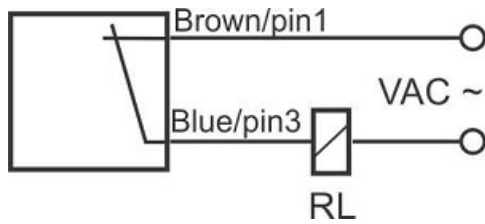

# IPS-220-CA-SR40-V

Category: 2wire AC pre cabled inductive sensor

IPS-220-CA-SR40-V	Product Code
SWIVEL REC. 40X40X113 PA	housing
2	number of wires
THYRISTOR	output type
20 mm	switching distance
-20~+60 °C	temperature range
IP67	influence protection
CABLE2X0.5+TERMINAL	output
THYRISTOR	output stage
NC	output function
20-250VAC	voltage range
250 mA	max output current
20Hz	max output frequency
✓	indicator led
10V	max drop voltage
3mA	max noload or leakage current
3bar	pressure rate
non flush (unshielded)	mounting
0	revers voltage protection
0	short circuit protection
yes	pick voltage protection