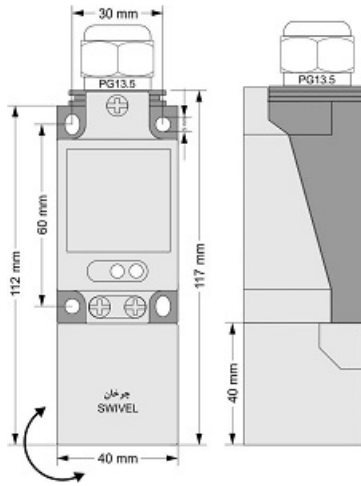

# IPS-220-CA-SR40-V

Category: 2wire AC pre cabled inductive sensor

IPS-220-CA-SR40-V	Product Code
SWIVEL REC. 40X40X113 PA	housing
2	number of wires
THYRISTOR	output type
20 mm	switching distance
-20~+60 °C	temperature range
IP67	influence protection
CABLE2X0.5+TERMINAL	output
THYRISTOR	output stage
NC	output function
20-250VAC	voltage range
250 mA	max output current
20Hz	max output frequency
✓	indicator led
10V	max drop voltage
3mA	max noload or leakage current
3bar	pressure rate
non flush (unshielded)	mounting
0	revers voltage protection
0	short circuit protection
yes	pick voltage protection