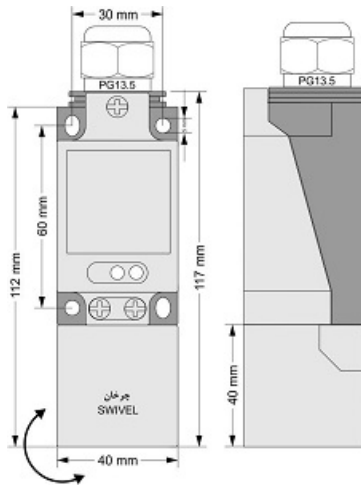

# IPS-220-OA-SR40-VI

Category: 2wire AC pre cabled inductive sensor

IPS-220-OA-SR40-VI	Product Code
SWIVEL REC. 40X40X113 PA	housing
2	number of wires
THYRISTOR	output type
20 mm	switching distance
-20~+60 °C	temperature range
IP67	influence protection
CABLE2X0.5+TERMINAL	output
THYRISTOR	output stage
NO	output function
20-250VAC	voltage range
450 mA	max output current
20Hz	max output frequency
✓	indicator led
10V	max drop voltage
3mA	max noload or leakage current
3bar	pressure rate
non flush (unshielded)	mounting
0	revers voltage protection
0	short circuit protection
yes	pick voltage protection