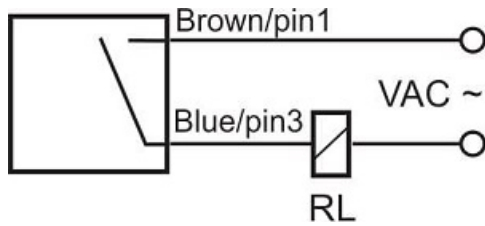

# IPS-220-OA-SR40-VI

Category: 2wire AC pre cabled inductive sensor

IPS-220-OA-SR40-VI	Product Code
SWIVEL REC. 40X40X113 PA	housing
2	number of wires
THYRISTOR	output type
20 mm	switching distance
-20~+60 °C	temperature range
IP67	influence protection
CABLE2X0.5+TERMINAL	output
THYRISTOR	output stage
NO	output function
20-250VAC	voltage range
450 mA	max output current
20Hz	max output frequency
✓	indicator led
10V	max drop voltage
3mA	max noload or leakage current
3bar	pressure rate
non flush (unshielded)	mounting
0	revers voltage protection
0	short circuit protection
yes	pick voltage protection