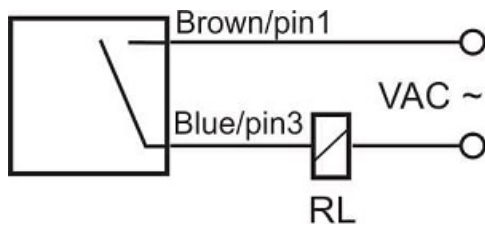

# IPS-220-OA-SR40-VI

Category: 2wire AC pre cabled inductive sensor

IPS-220-OA-SR40-VI	Product Code
SWIVEL REC. 40X40X113 PA	housing
2	number of wires
THYRISTOR	output type
20 mm	switching distance
-20~+60 °C	temperature range
IP67	influence protection
CABLE2X0.5+TERMINAL	output
THYRISTOR	output stage
NO	output function
20-250VAC	voltage range
450 mA	max output current
20Hz	max output frequency
✓	indicator led
10V	max drop voltage
3mA	max noload or leakage current
3bar	pressure rate
non flush (unshielded)	mounting
0	revers voltage protection
0	short circuit protection
yes	pick voltage protection