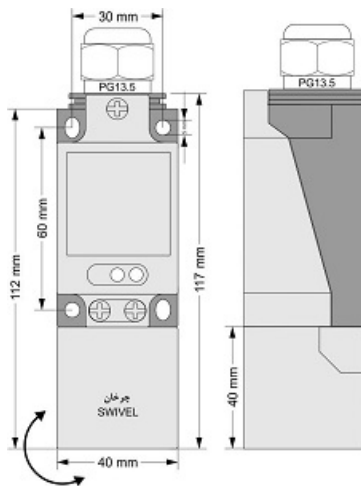

# IPS-220-OA-SR40-VI

Category: 2wire AC pre cabled inductive sensor

IPS-220-OA-SR40-VI	Product Code
SWIVEL REC. 40X40X113 PA	housing
2	number of wires
THYRISTOR	output type
20 mm	switching distance
-20~+60 °C	temperature range
IP67	influence protection
CABLE2X0.5+TERMINAL	output
THYRISTOR	output stage
NO	output function
20-250VAC	voltage range
450 mA	max output current
20Hz	max output frequency
✓	indicator led
10V	max drop voltage
3mA	max noload or leakage current
3bar	pressure rate
non flush (unshielded)	mounting
0	revers voltage protection
0	short circuit protection
yes	pick voltage protection