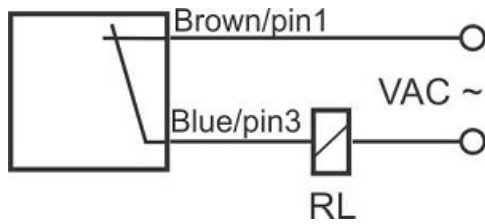

# IPS-220-CA-SR40-VI

Category: 2wire AC pre cabled inductive sensor

IPS-220-CA-SR40-VI	Product Code
SWIVEL REC. 40X40X113 PA	housing
2	number of wires
THYRISTOR	output type
20 mm	switching distance
-20~+60 °C	temperature range
IP67	influence protection
CABLE2X0.5+TERMINAL	output
THYRISTOR	output stage
NC	output function
40-250VAC	voltage range
450 mA	max output current
20Hz	max output frequency
✓	indicator led
10V	max drop voltage
3mA	max noload or leakage current
3bar	pressure rate
non flush (unshielded)	mounting
0	revers voltage protection
0	short circuit protection
yes	pick voltage protection