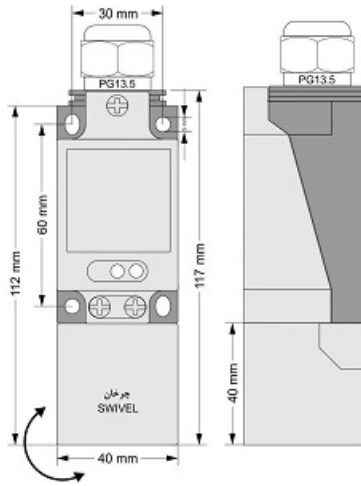

# IPS-220-CA-SR40-VI

Category: 2wire AC pre cabled inductive sensor

IPS-220-CA-SR40-VI	Product Code
SWIVEL REC. 40X40X113 PA	housing
2	number of wires
THYRISTOR	output type
20 mm	switching distance
-20~+60 °C	temperature range
IP67	influence protection
CABLE2X0.5+TERMINAL	output
THYRISTOR	output stage
NC	output function
40-250VAC	voltage range
450 mA	max output current
20Hz	max output frequency
✓	indicator led
10V	max drop voltage
3mA	max noload or leakage current
3bar	pressure rate
non flush (unshielded)	mounting
0	revers voltage protection
0	short circuit protection
yes	pick voltage protection