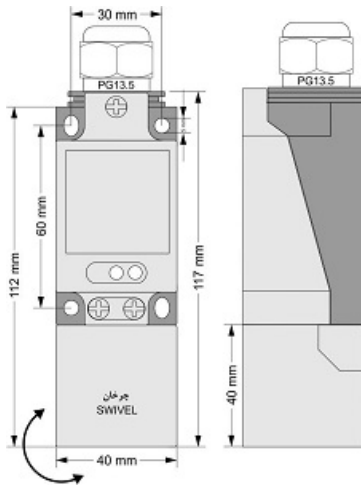

# IPS-220-CD-SR40

Category: 2wire DC pre cabled inductive sensor

IPS-220-CD-SR40	Product Code
SWIVEL REC. 40X40X113 PA	housing
2	number of wires
TRANSISTOR	output type
20 mm	switching distance
-20~+60 °C	temperature range
IP67	influence protection
CABLE2X0.5+TERMINAL	output
TRANSISTOR	output stage
NC	output function
10-30VDC	voltage range
120 mA	max output current
300 Hz	max output frequency
✓	indicator led
5 V	max drop voltage
2mA	max noload or leakage current
3bar	pressure rate
non flush (unshielded)	mounting
✓	revers voltage protection
0	short circuit protection
✓	pick voltage protection