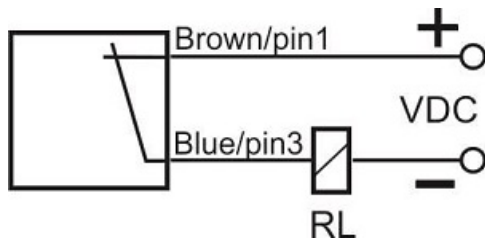

# IPS-220-CD-SR40

Category: 2wire DC pre cabled inductive sensor

IPS-220-CD-SR40	Product Code
SWIVEL REC. 40X40X113 PA	housing
2	number of wires
TRANSISTOR	output type
20 mm	switching distance
-20~+60 °C	temperature range
IP67	influence protection
CABLE2X0.5+TERMINAL	output
TRANSISTOR	output stage
NC	output function
10-30VDC	voltage range
120 mA	max output current
300 Hz	max output frequency
✓	indicator led
5 V	max drop voltage
2mA	max noload or leakage current
3bar	pressure rate
non flush (unshielded)	mounting
✓	revers voltage protection
0	short circuit protection
✓	pick voltage protection