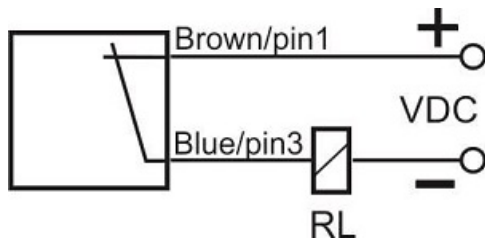

# IPS-220-CD-SR40

Category: 2wire DC pre cabled inductive sensor

IPS-220-CD-SR40	Product Code
SWIVEL REC. 40X40X113 PA	housing
2	number of wires
TRANSISTOR	output type
20 mm	switching distance
-20~+60 °C	temperature range
IP67	influence protection
CABLE2X0.5+TERMINAL	output
TRANSISTOR	output stage
NC	output function
10-30VDC	voltage range
120 mA	max output current
300 Hz	max output frequency
✓	indicator led
5 V	max drop voltage
2mA	max noload or leakage current
3bar	pressure rate
non flush (unshielded)	mounting
✓	revers voltage protection
0	short circuit protection
✓	pick voltage protection