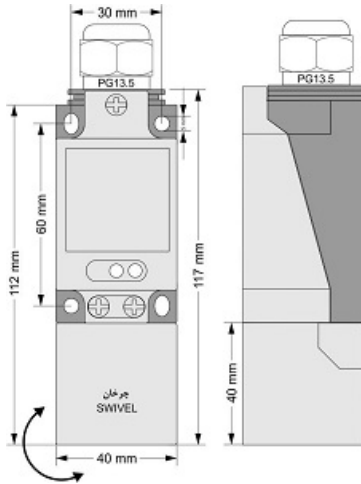

# IPS-220-CD-SR40-V

Category: 2wire DC pre cabled inductive sensor

IPS-220-CD-SR40-V	Product Code
SWIVEL REC. 40X40X113 PA	housing
2	number of wires
TRANSISTOR	output type
20 mm	switching distance
-20~+60 °C	temperature range
IP67	influence protection
CABLE2X0.5+TERMINAL	output
TRANSISTOR	output stage
NC	output function
10-60VDC	voltage range
120 mA	max output current
300 Hz	max output frequency
✓	indicator led
5 V	max drop voltage
2mA	max noload or leakage current
3bar	pressure rate
non flush (unshielded)	mounting
✓	revers voltage protection
0	short circuit protection
✓	pick voltage protection