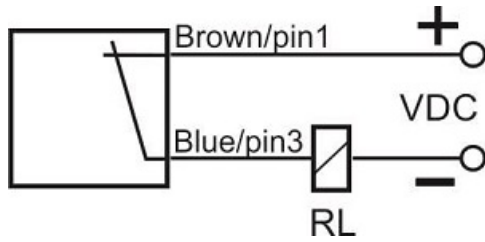

# IPS-220-CD-SR40-V

Category: 2wire DC pre cabled inductive sensor

IPS-220-CD-SR40-V	Product Code
SWIVEL REC. 40X40X113 PA	housing
2	number of wires
TRANSISTOR	output type
20 mm	switching distance
-20~+60 °C	temperature range
IP67	influence protection
CABLE2X0.5+TERMINAL	output
TRANSISTOR	output stage
NC	output function
10-60VDC	voltage range
120 mA	max output current
300 Hz	max output frequency
✓	indicator led
5 V	max drop voltage
2mA	max noload or leakage current
3bar	pressure rate
non flush (unshielded)	mounting
✓	revers voltage protection
0	short circuit protection
✓	pick voltage protection