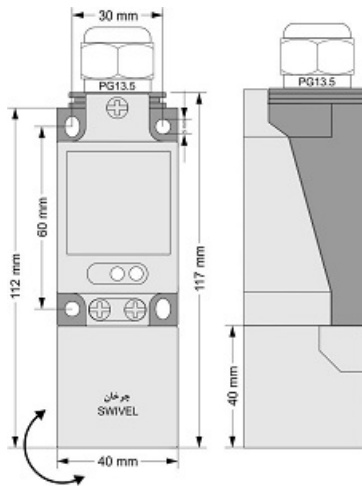

IPS-220-NM-SR40

Category: Pre cabled namur sensors

IPS-220-NM-SR40	Product Code
SWIVEL REC. 40X40X113 PA	housing
2	number of wires
20 mm	switching distance
-20~+60 °C	temperature range
IP67	influence protection
CABLE2X0.5+TERMINAL	output
NAMUR	output function
8.2VDC	voltage range
300 Hz	max output ferequence
0	indicator led
non flush (unshielded)	mounting