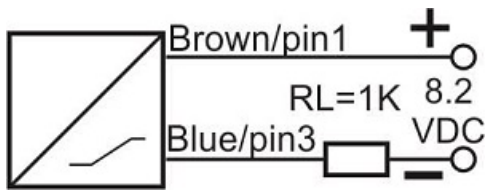

# IPS-220-NM-SR40

Category: Pre cabled namur sensors

IPS-220-NM-SR40	Product Code
SWIVEL REC. 40X40X113 PA	housing
2	number of wires
20 mm	switching distance
-20~+60 °C	temperature range
IP67	influence protection
CABLE2X0.5+TERMINAL	output
NAMUR	output function
8.2VDC	voltage range
300 Hz	max output ferequence
0	indicator led
non flush (unshielded)	mounting