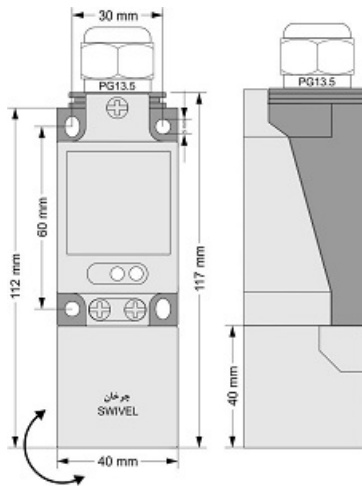

# IPS-220-NM-SR40

Category: Pre cabled namur sensors

IPS-220-NM-SR40	Product Code
SWIVEL REC. 40X40X113 PA	housing
2	number of wires
20 mm	switching distance
-20~+60 °C	temperature range
IP67	influence protection
CABLE2X0.5+TERMINAL	output
NAMUR	output function
8.2VDC	voltage range
300 Hz	max output ferequence
0	indicator led
non flush (unshielded)	mounting