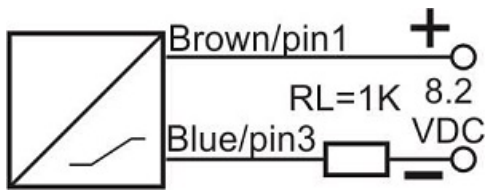

IPS-220-NM-SR40

Category: Pre cabled namur sensors

IPS-220-NM-SR40	Product Code
SWIVEL REC. 40X40X113 PA	housing
2	number of wires
20 mm	switching distance
-20~+60 °C	temperature range
IP67	influence protection
CABLE2X0.5+TERMINAL	output
NAMUR	output function
8.2VDC	voltage range
300 Hz	max output ferequence
0	indicator led
non flush (unshielded)	mounting