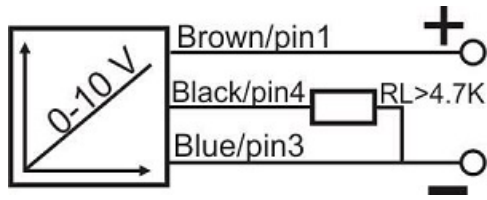

IPS-320-AV-SR40-P

Category: continuous pre cabled Inductive Sensor

IPS-320-AV-SR40-P	Product Code
SWIVEL REC. 40X40X113 PA	housing
3	number of wires
0-10V	output type
20 mm	switching distance
-20~+60 °C	temperature range
IP67	influence protection
CABLE2X0.5+TERMINAL	output
TRANSISTOR	output stage
ANALOG	output function
15-30VDC	voltage range
non flush (unshielded)	mounting