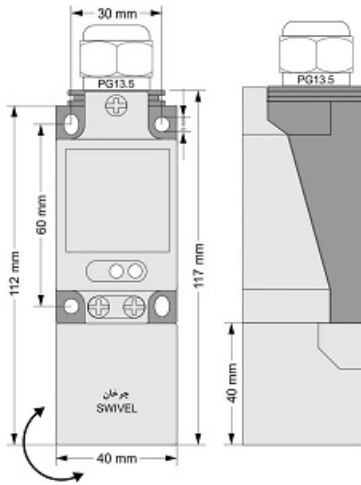

IPS-320-AV-SR40-P

Category: continuous pre cabled Inductive Sensor

IPS-320-AV-SR40-P	Product Code
SWIVEL REC. 40X40X113 PA	housing
3	number of wires
0-10V	output type
20 mm	switching distance
-20~+60 °C	temperature range
IP67	influence protection
CABLE2X0.5+TERMINAL	output
TRANSISTOR	output stage
ANALOG	output function
15-30VDC	voltage range
non flush (unshielded)	mounting