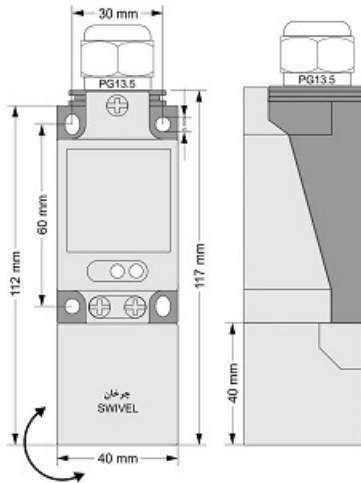

IPS-320-AV-SR40-N

Category: continuous pre cabled Inductive Sensor

IPS-320-AV-SR40-N	Product Code
SWIVEL REC. 40X40X113 PA	housing
3	number of wires
10-0V	output type
20 mm	switching distance
-20~+60 °C	temperature range
IP67	influence protection
CABLE2X0.5+TERMINAL	output
TRANSISTOR	output stage
ANALOG	output function
15-30VDC	voltage range
non flush (unshielded)	mounting