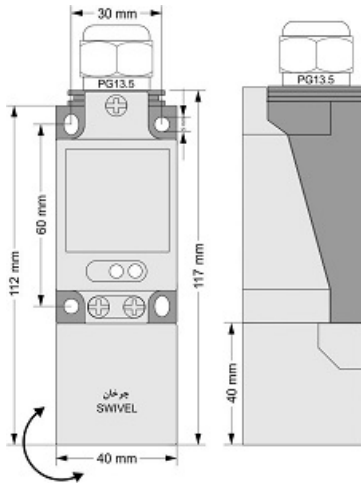

IPS-320-AV-SR40-N

Category: continuous pre cabled Inductive Sensor

IPS-320-AV-SR40-N	Product Code
SWIVEL REC. 40X40X113 PA	housing
3	number of wires
10-0V	output type
20 mm	switching distance
-20~+60 °C	temperature range
IP67	influence protection
CABLE2X0.5+TERMINAL	output
TRANSISTOR	output stage
ANALOG	output function
15-30VDC	voltage range
non flush (unshielded)	mounting