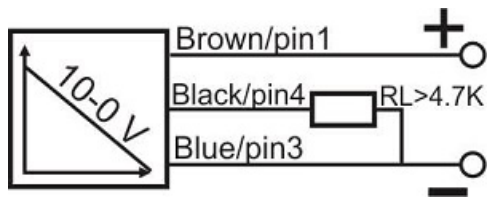

IPS-320-AV-SR40-N

Category: continuous pre cabled Inductive Sensor

IPS-320-AV-SR40-N	Product Code
SWIVEL REC. 40X40X113 PA	housing
3	number of wires
10-0V	output type
20 mm	switching distance
-20~+60 °C	temperature range
IP67	influence protection
CABLE2X0.5+TERMINAL	output
TRANSISTOR	output stage
ANALOG	output function
15-30VDC	voltage range
non flush (unshielded)	mounting