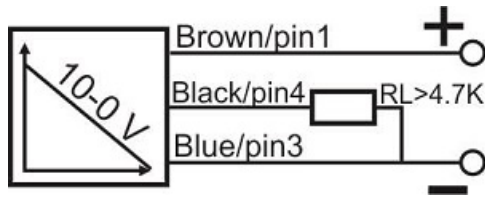

IPS-320-AV-SR40-N

Category: continuous pre cabled Inductive Sensor

IPS-320-AV-SR40-N	Product Code
SWIVEL REC. 40X40X113 PA	housing
3	number of wires
10-0V	output type
20 mm	switching distance
-20~+60 °C	temperature range
IP67	influence protection
CABLE2X0.5+TERMINAL	output
TRANSISTOR	output stage
ANALOG	output function
15-30VDC	voltage range
non flush (unshielded)	mounting