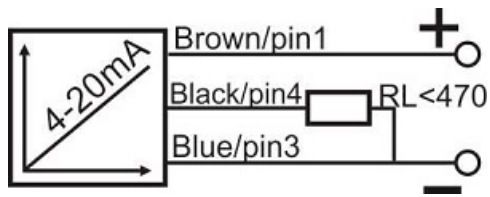

IPS-320-AI-SR40-P

Category: continuous pre cabled Inductive Sensor

IPS-320-AI-SR40-P	Product Code
SWIVEL REC. 40X40X113 PA	housing
3	number of wires
4-20mA	output type
20 mm	switching distance
-20~+60 °C	temperature range
IP67	influence protection
CABLE2X0.5+TERMINAL	output
TRANSISTOR	output stage
ANALOG	output function
15-30VDC	voltage range
non flush (unshielded)	mounting