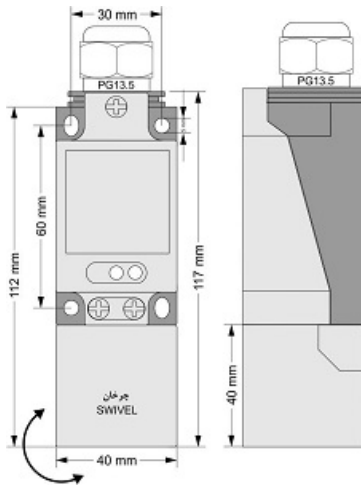

IPS-320-AI-SR40-P

Category: continuous pre cabled Inductive Sensor

IPS-320-AI-SR40-P	Product Code
SWIVEL REC. 40X40X113 PA	housing
3	number of wires
4-20mA	output type
20 mm	switching distance
-20~+60 °C	temperature range
IP67	influence protection
CABLE2X0.5+TERMINAL	output
TRANSISTOR	output stage
ANALOG	output function
15-30VDC	voltage range
non flush (unshielded)	mounting